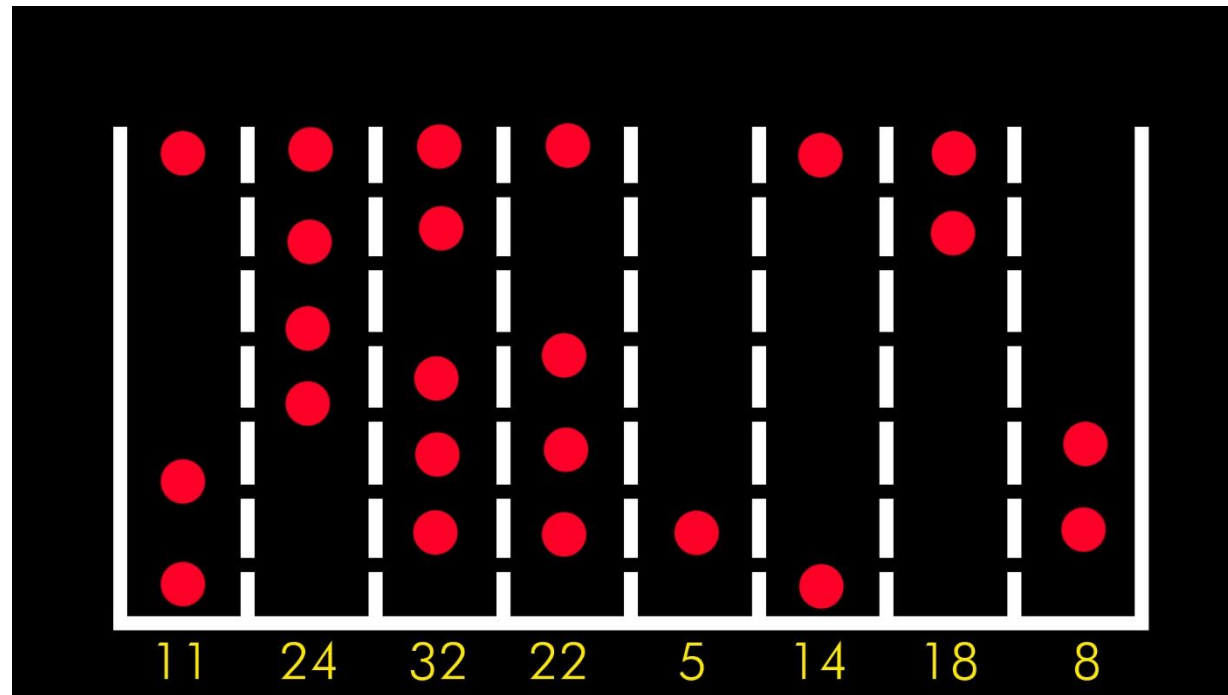

¿Cuántos vehículos circulan?
¿Son coches, motos, camiones, bicis?