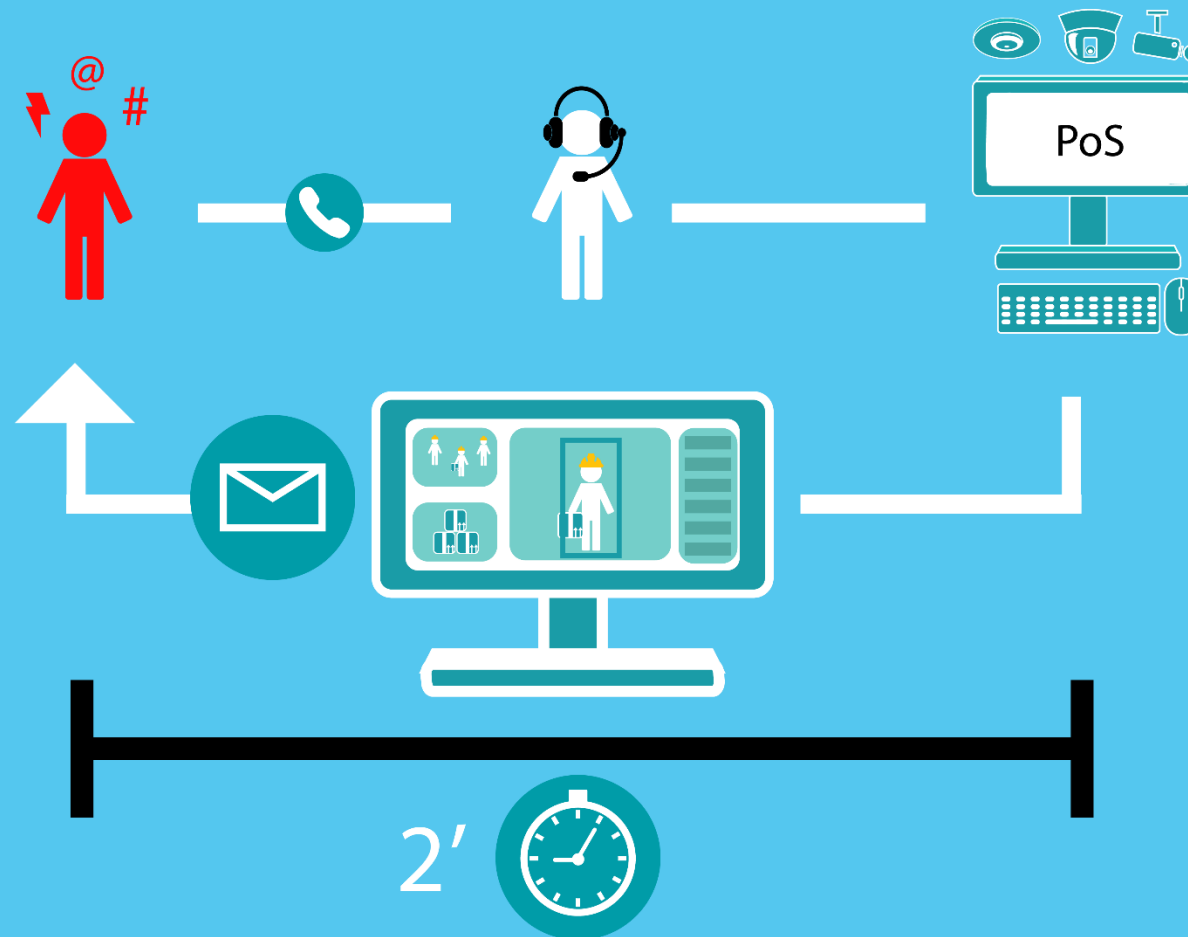

Una reclamación de pedido ¡O resolverse en 2 minutos!