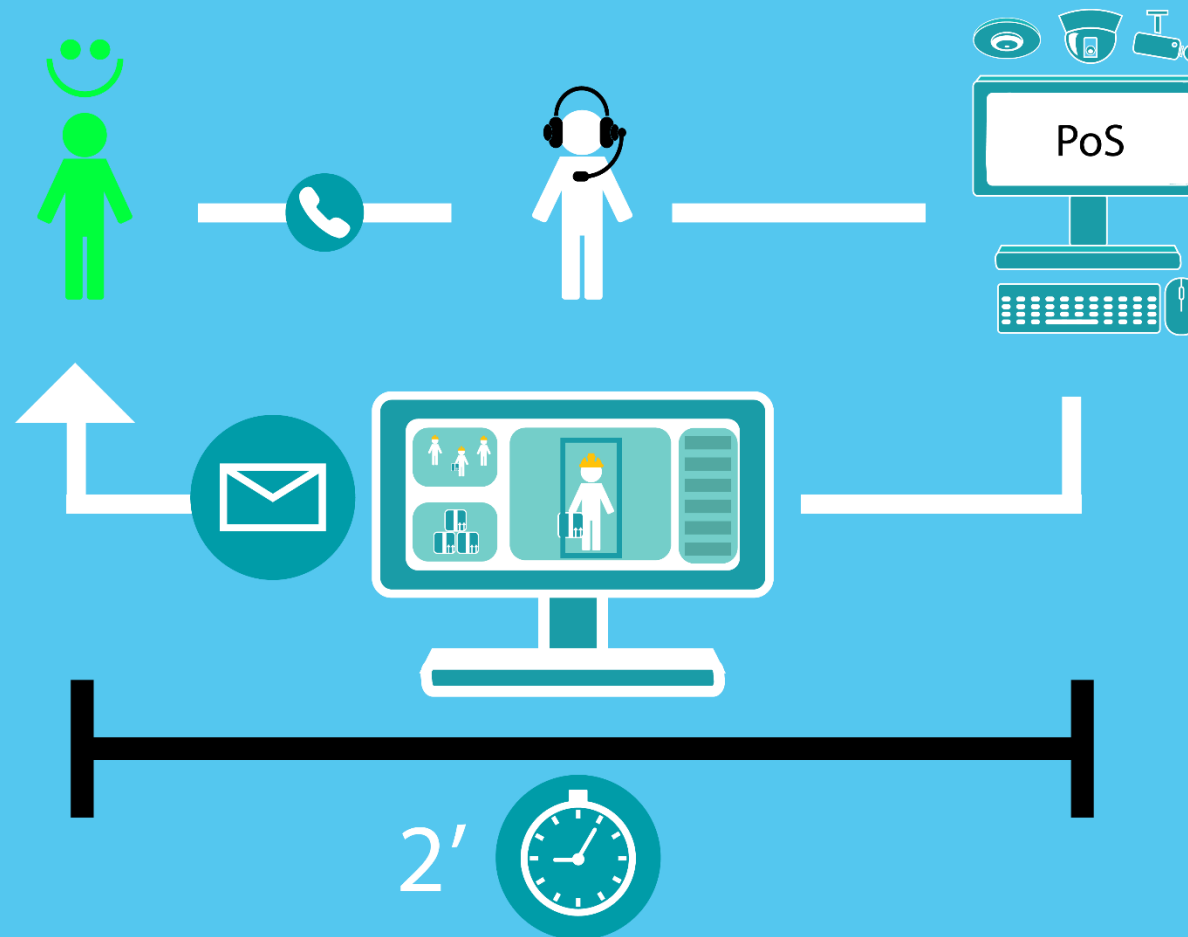

# Integración de vídeo con ERP

Video player interface showing a warehouse worker scanning boxes. The video frame is overlaid with ERP data, including order numbers and dates. A search bar and navigation controls are visible on the right side of the player.