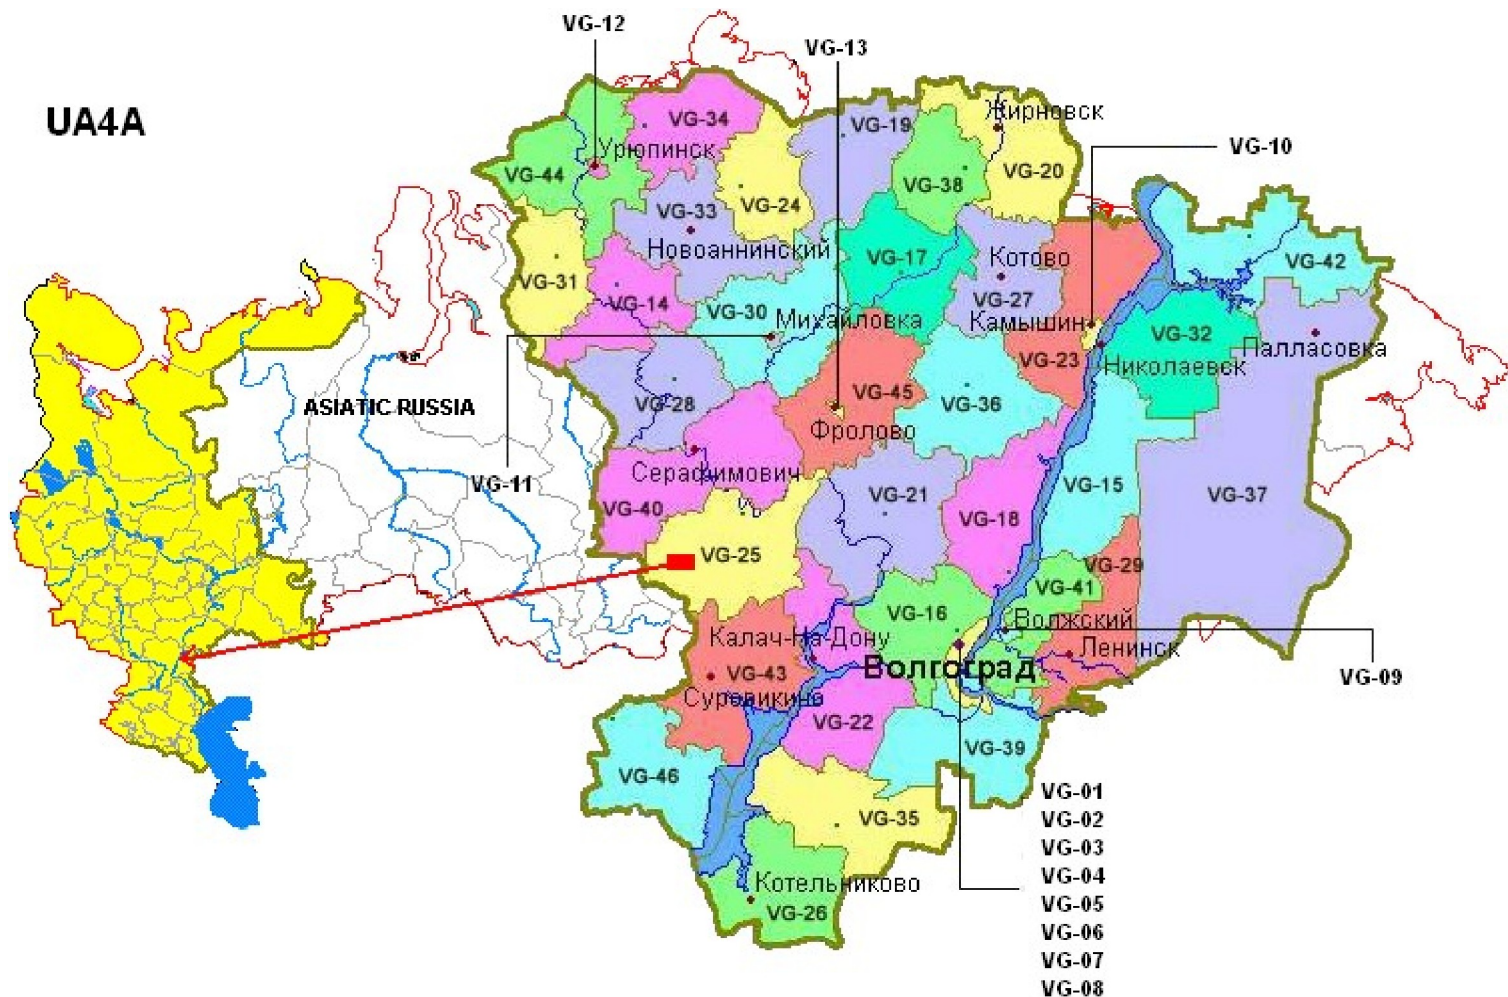

UA4A - Volgogradskaya oblast (VG)

VOLGOGRAD AREAS

VG-01	VOROSHILOVSKY	VG-03	KIROVSKY	VG-05	KRASNOOKTJABRSKY	VG-07	TRAKTOROZAVODSKY
VG-02	DZERZHINSKY	VG-04	KRASNOARMEJSKY	VG-06	SOVIETSKY	VG-08	CENTRALNY

CITIES

VG-09	VOLZHSKY	VG-10	KAMYSHIN	VG-11	МИХАЙЛОВКА	VG-12	URJUPINSK	VG-13	FROLOVO

AREAS

VG-14	ALEKSEEVSKY AREA	VG-31	NEHAEVSKY AREA
VG-15	BYKOVSKY AREA	VG-32	NIKOLAEVSKY AREA (incl. NIKOLAEVSK)
VG-16	GORODISHCHENSKY AREA	VG-33	NOVOANNINSKY AREA (incl. NOVOANNINSKIJ)
VG-17	DANILOVSKY AREA	VG-34	NOVONIKOLAEVSKY AREA
VG-18	DUBOVSKY AREA (incl. DUBOVKA)	VG-35	OKTJABR'SKY AREA
VG-19	ELANSKY AREA	VG-36	OL'HOVSKY AREA
VG-20	ZHIRNOVSKY AREA (incl. ZHIRNOVSK)	VG-37	PALLASOVSKY AREA (incl. PALLASOVKA)
VG-21	ILOVLINSKY AREA	VG-38	RUDNJANSKY AREA
VG-22	KALACHEVSKY AREA (incl. KALACH - NA-DONU)	VG-39	SVETLOJARSKY AREA
VG-23	KAMYSHINSKY AREA (incl. PETROV VAL)	VG-40	SERAFIMOVICHSKY AREA (incl. SERAFIMOVICH)
VG-24	KIKVIDZENSKY AREA	VG-41	SREDNEAHTUBINSKY AREA (incl. KRASNOSLOBODSK)
VG-25	KLETSKY AREA	VG-42	STAROPOLTAVSKY AREA
VG-26	KOTEL'NIKOVSKY AREA (incl. KOTEL'NIKOVO)	VG-43	SUROVIKINSKY AREA (incl. SUROVIKINO)
VG-27	KOTOVSKY AREA (incl. KOTOVO)	VG-44	URJUPINSKY AREA
VG-28	KUMYLZHENSKY AREA	VG-45	FROLOVSKY AREA
VG-29	LENINSKY AREA (incl. LENINSK)	VG-46	CHERNYSHKOVSKY AREA