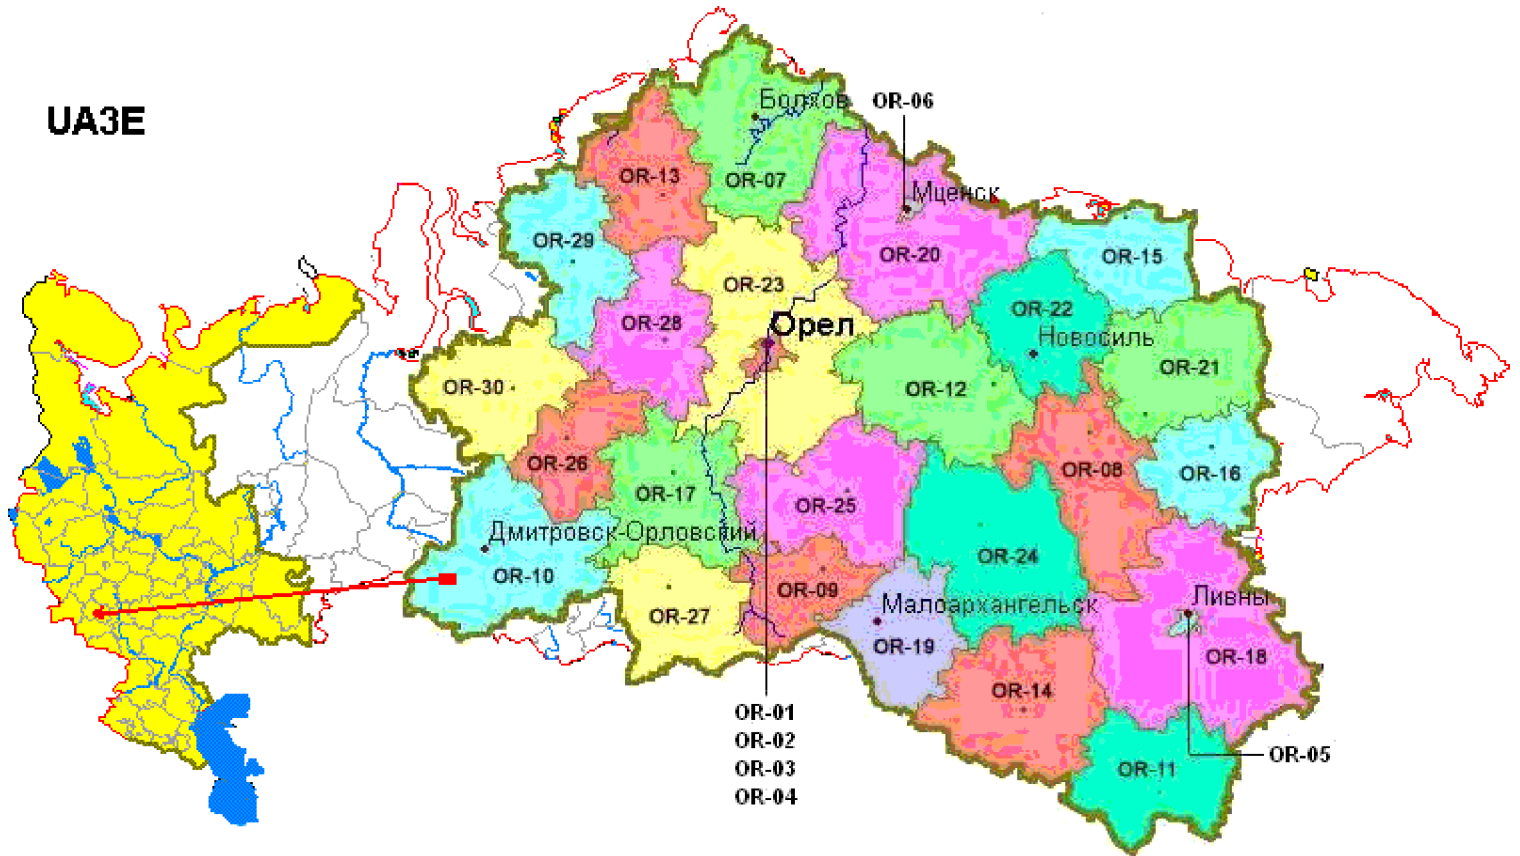

UA3E - Orlovskaya oblast (OR)

ORYEL AREAS

OR-01	ZHELEZNODOROZHNY	OR-03	SEVERNY
OR-02	ZAVODSKOJ	OR-04	SOVIETSKY

CITIES

OR-05	LIVNY	OR-06	MTSENSK

AREAS

OR-07	BOLHOVSKY AREA (incl. BOLHOV)	OR-19	MALOARHANGEL'SKY AREA (incl. MALOARHANGEL'SK)
OR-08	VERHOVSKY AREA	OR-20	MTSENSKY AREA
OR-09	GLAZUNOVSKY AREA	OR-21	NOVODEREVEN'KOVSKY AREA
OR-10	DMITROVSKY AREA (incl. DMITROVSK-ORLOVSKIJ)	OR-22	NOVOSIL'SKY AREA (incl. NOVOSIL')
OR-11	DOLZHANSKY AREA	OR-23	ORLOVSKY AREA
OR-12	ZALEGOSHCHENSKY AREA	OR-24	POKROVSKY AREA
OR-13	ZNAMENSKY AREA	OR-25	SVERDLOVSKY AREA
OR-14	KOLPNJANSKY AREA	OR-26	SOSKOVSKY AREA
OR-15	KORSAKOVSKY AREA	OR-27	TROSNJANSKY AREA
OR-16	KRASNOZORENSKY AREA	OR-28	URITSKY AREA
OR-17	KROMSKY AREA	OR-29	HOTYNETSKY AREA
OR-18	LIVENSKY AREA	OR-30	SHABLYKINSKY AREA

[Retournez à la liste](#)