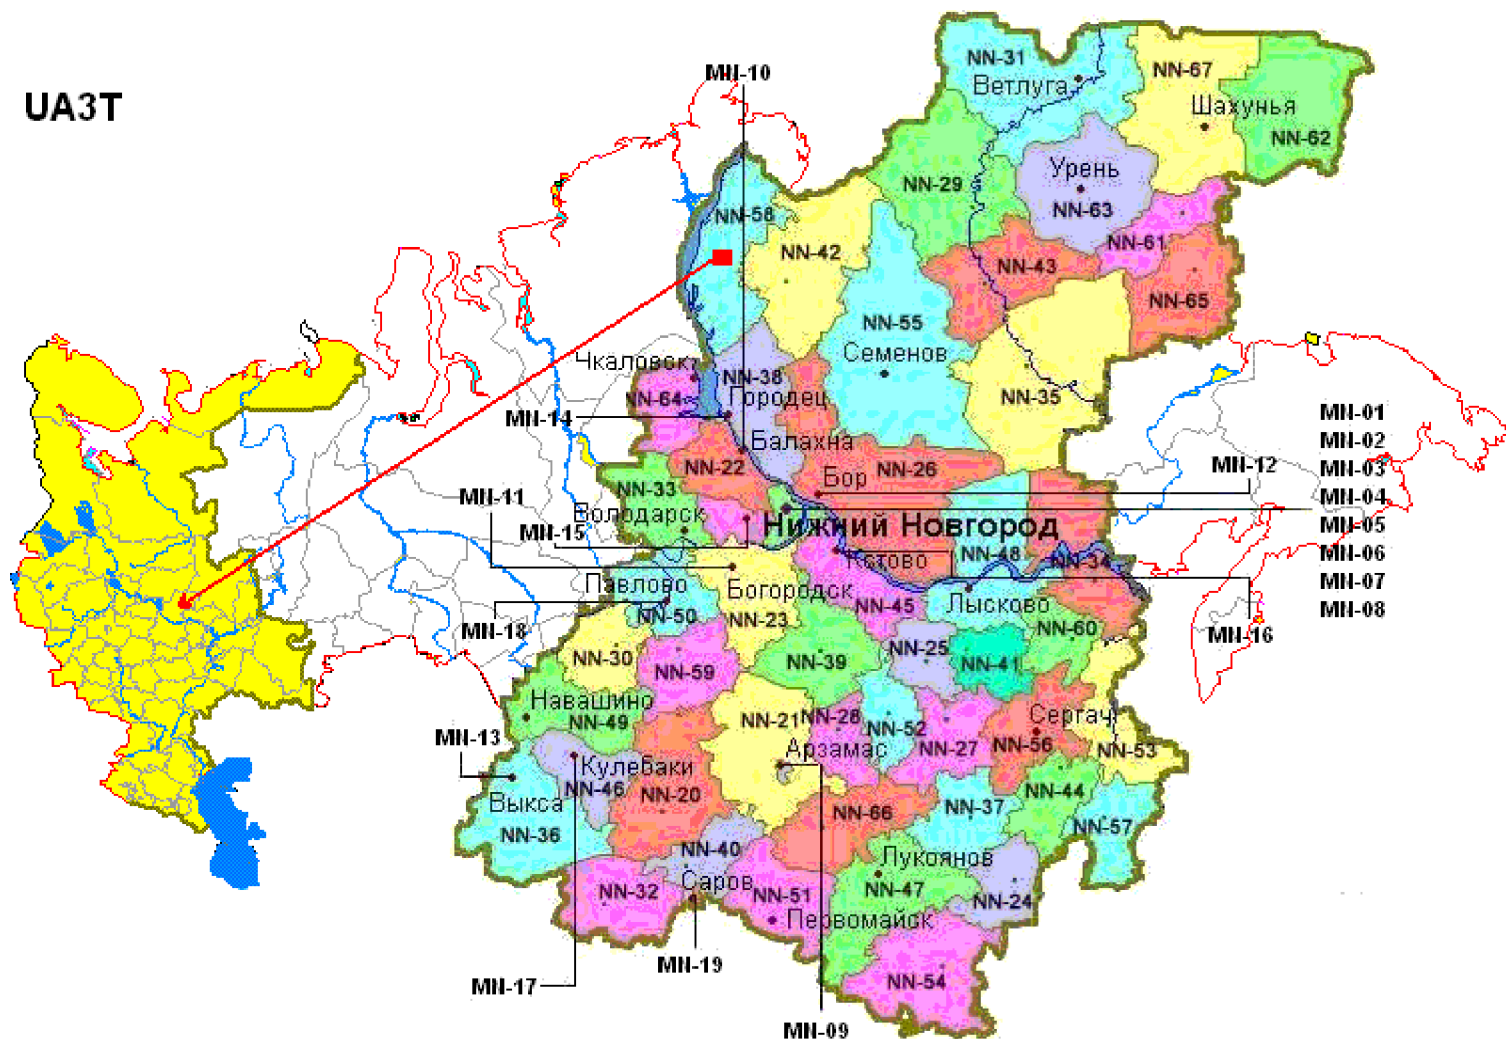

UA3T - Nizhegorodskaya oblast (NN)

NIZHNI NOVGOROD AREAS

NN-01	AVTOZAVODSKY	NN-04	MOSCOWSKY	NN-07	SOVIETSKY
NN-02	KANAVINSKY	NN-05	NIZHEGORODSKY	NN-08	SORMOVSKY
NN-03	LENINSKY	NN-06	PRIOKSKY		

UA3T

CITIES

NN-09	ARZAMAS	NN-13	VYKSA	NN-17	KULEBAKI
NN-10	BALAHNA	NN-14	GORODETS	NN-18	PAVLOVO
NN-11	BOGORODSK	NN-15	DZERZHINSK		
NN-12	BOR	NN-16	KSTOVO		

CITIES of REGIONAL SUBMISSION (ZATO)

NN-19 SAROV

Voir la suite ci-dessous!

[Retournez à la liste](#)