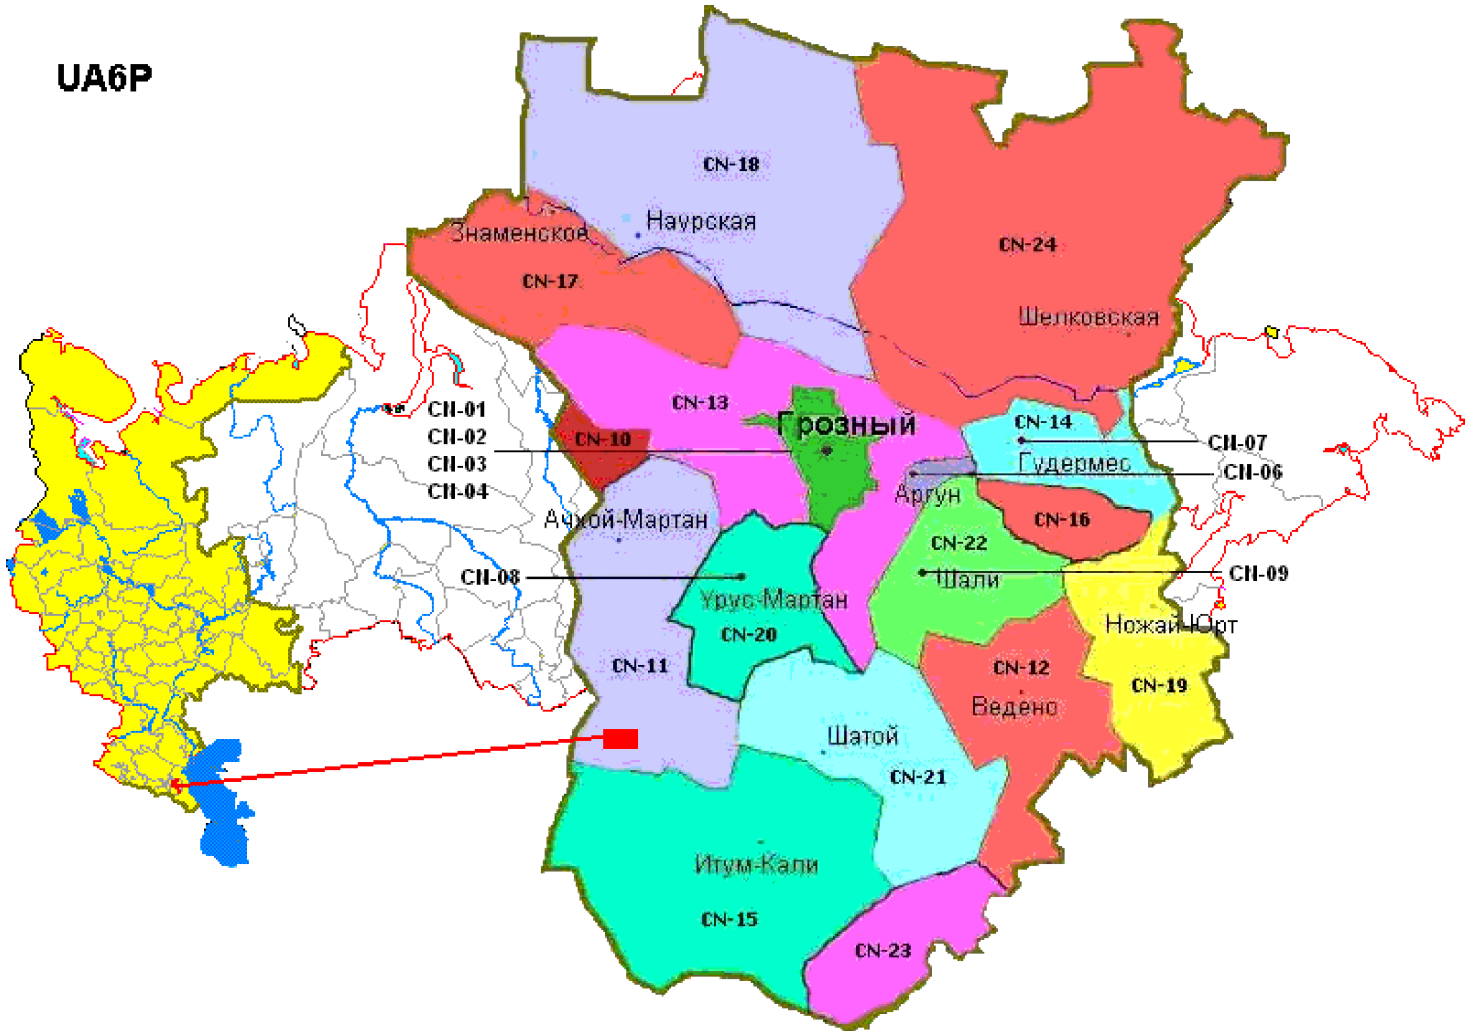

UA6P - Republic Chechnya (CN)

GROZNY AREAS

CN01	ZAVODSKOJ	CN03	OKTIABR'SKY	CN05	deleted
CN02	LENINSKY	CN04	STAROPROMYSLOVSKY		

CITIES

CN06 ARGUN	CN07 GUDERMES	CN08 URUSMARTAN	CN09 SHALI

UA6P

AREAS

CN10	SUNZHENSKY AREA	CN15	ITUM KALINSKY AREA	CN20	URUS MARTANOVSKY AREA
CN11	ACHKHOJ MARTANOVSKY AREA	CN16	KURCHALOJSKY AREA	CN21	SHATOEVSKY AREA
CN12	VEDENSKY AREA	CN17	NADTERECHNYJ AREA	CN22	SHALINSKY AREA
CN13	GROZHENSKY AREA	CN18	NAURSKY AREA	CN23	SHAROJSKY AREA
CN14	GUDERMESKY AREA	CN19	NOZHAI JURTOVSKY AREA	CN24	SHELKOVSKOJ AREA

[Retournez à la liste](#)