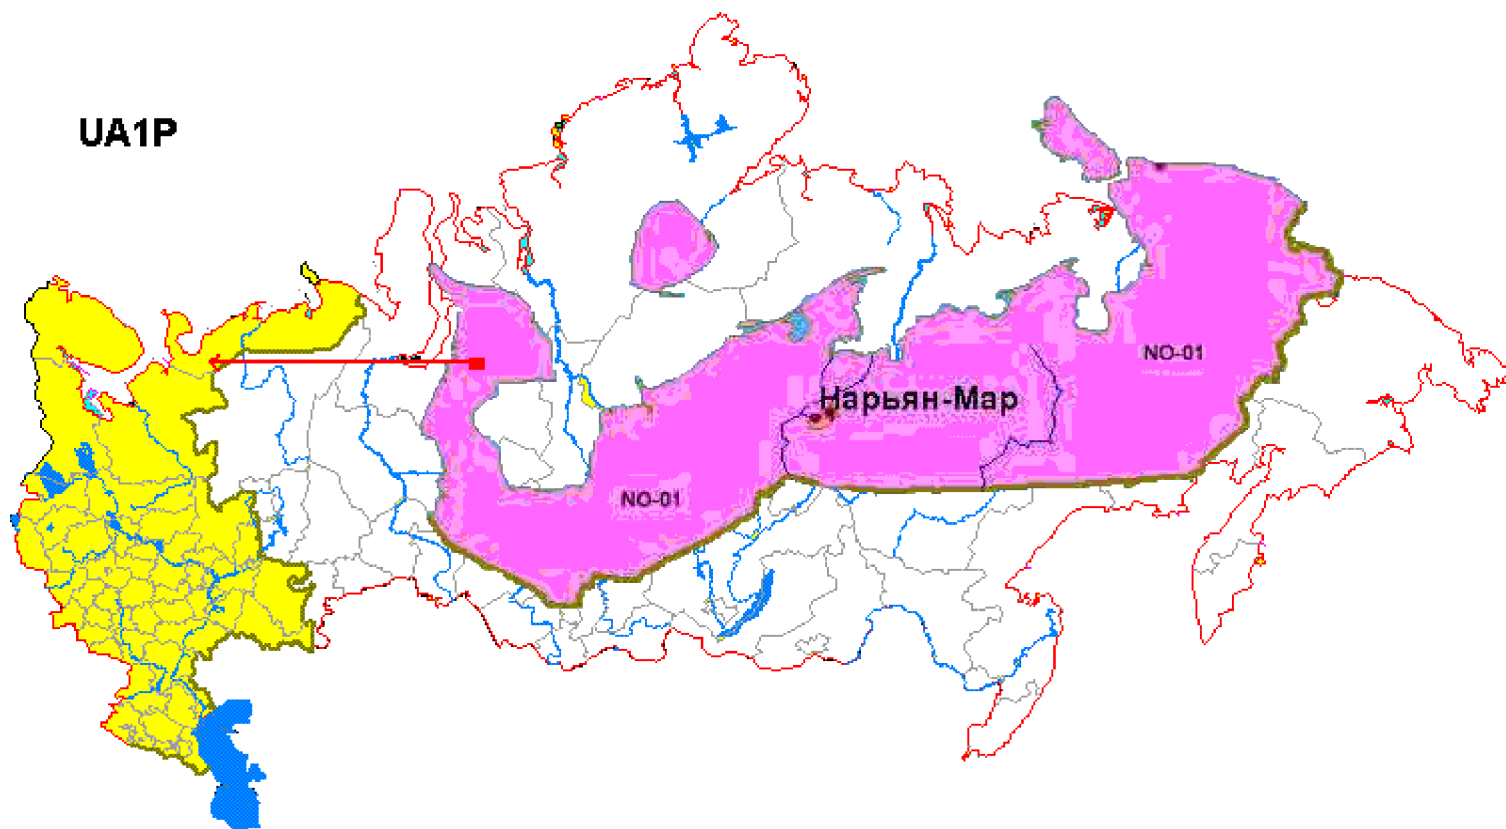

UA1P - Nenetsky Autonomous Okrug (NO)

CITIES

NO-01	NARJAN-MAR 5and all territory incl. AMDERMA and ISKATELEJ
NO-02	deleted
NO-03	deleted

UA1P

[Retournez à la liste](#)

UA1Q - Vologodskaya oblast (VO)

CITIES