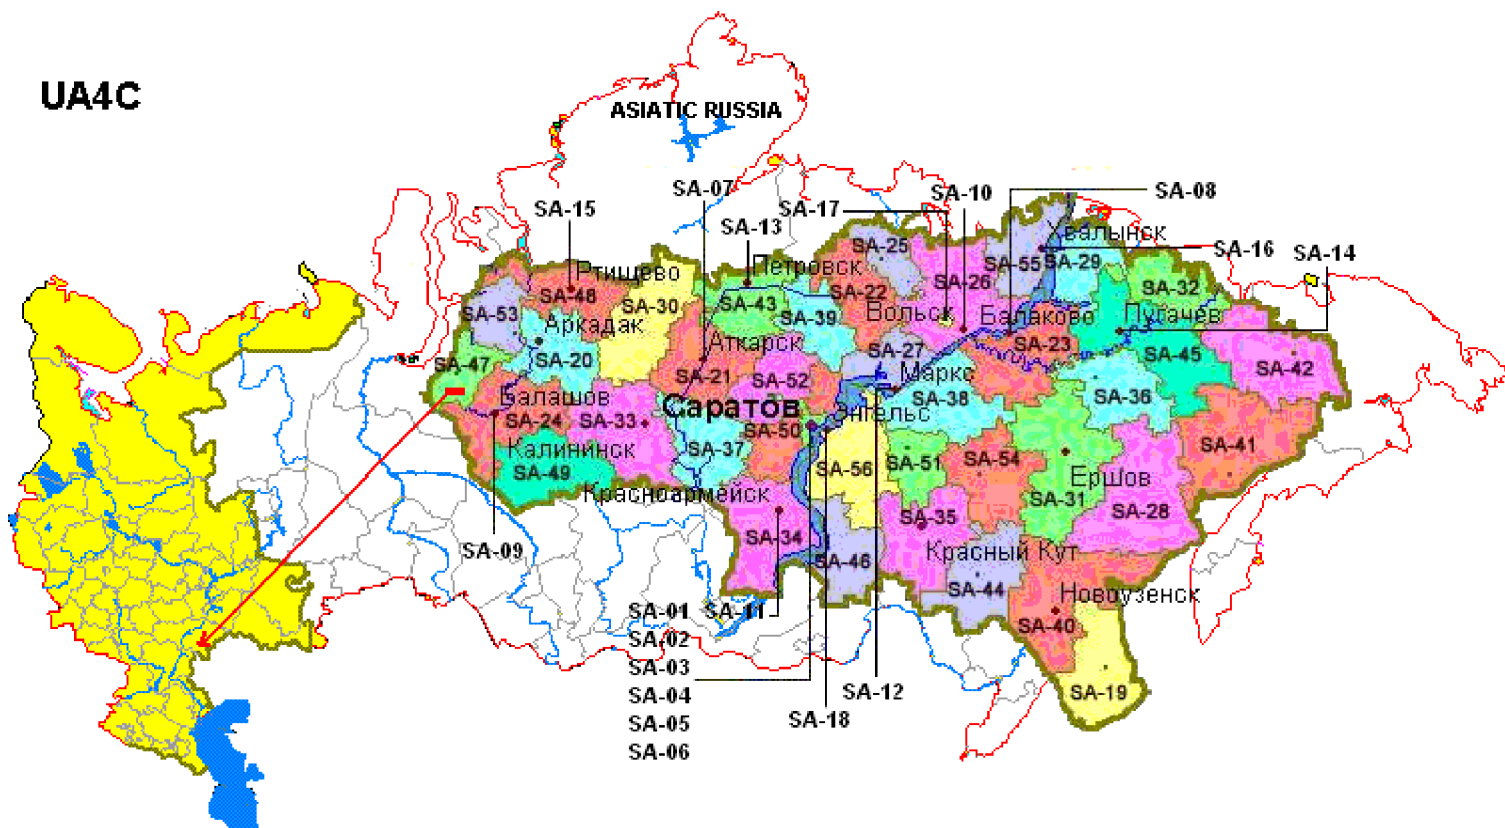

UA4C - Saratovskaya oblast (SA)

SARATOV AREAS

SA-01	VOLZHSKY	SA-03	KIROVSKY	SA-05	OKTJABR'SKY
SA-02	ZAVODSKOJ	SA-04	LENINSKY	SA-06	FRUNZENSKY

CITIES

SA-07	ATKARSK	SA-11	KRASNOARMEJSK	SA-15	RTISHCHEVO
SA-08	BALAKOVO	SA-12	MARKS	SA-16	HVALYNSK
SA-09	BALASHOV	SA-13	PETROVSK	SA-17	SHIHANY
SA-10	VOL'SK	SA-14	PUGACHEV	SA-18	ENGELS

UA4C

AREAS

SA-19	ALEKSANDROVO-GAJSKY AREA	SA-32	IVANTEEVSKY AREA	SA-45	PUGACHEVSKY AREA
SA-20	ARKADAKSKY AREA (incl. ARKADAK)	SA-33	KALININSKY AREA (incl. KALININSK)	SA-46	ROVENSKY AREA
SA-21	ATKARSKY AREA	SA-34	KRASNOARMEJSKY AREA	SA-47	ROMANOVSKY AREA
SA-22	BAZARNO-KARABULAKSKY AREA	SA-35	KRASNOKUTSKY AREA (incl. KRASNYY KUT)	SA-48	RTISHCHEVSKY AREA
SA-23	BALAKOVSKY AREA	SA-36	KRASNOPARTIZANSKY AREA	SA-49	SAMOJLOVSKY AREA
SA-24	BALASHOVSKY AREA	SA-37	LYSOGORSKY AREA	SA-50	SARATOVSKY AREA
SA-25	BALTAJSKY AREA	SA-38	MARKSOVSKY AREA	SA-51	SOVIETSKY AREA
SA-26	VOL'SKY AREA	SA-39	NOVOBURASSKY AREA	SA-52	TATISHCHEVSKY AREA
SA-27	VOSKRESENSKY AREA	SA-40	NOVOUZENSKY AREA (incl. NOVOUZENSK)	SA-53	TURKOVSKY AREA
SA-28	DERGACHEVSKY AREA	SA-41	OZINSKY AREA	SA-54	FEDOROVSKY AREA
SA-29	DUHOVNITSKY AREA	SA-42	PERELJUBSKY AREA	SA-55	HVALYNSKY AREA
SA-30	EKATERINOVSKY AREA	SA-43	PETROVSKY AREA	SA-56	ENGEL'SSKY AREA
SA-31	ERSHOVSKY AREA (incl. ERSHOV)	SA-44	PITERSKY AREA		

[Retournez à la liste](#)