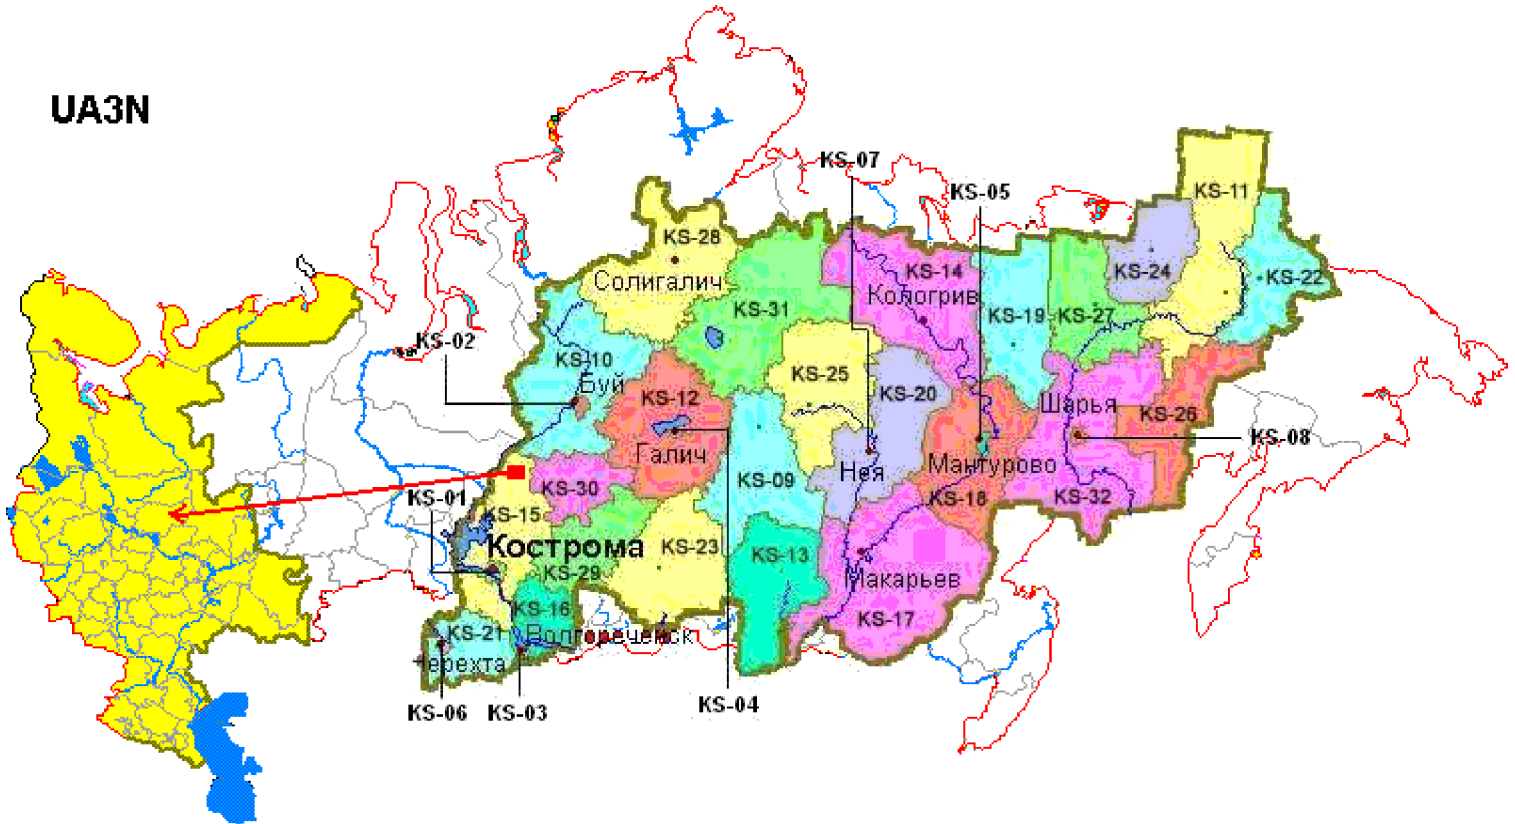

UA3N - Kostromskaya oblast (KS)

CITIES

KS-01	KOSTROMA	KS-03	VOLGORECHENSK	KS-05	MANTUROVO	KS-07	NEJA
KS-02	BUJ	KS-04	GALICH	KS-06	NEREHTA	KS-08	SHAR'JA

UA3N

AREAS

KS-09	ANTROPOVSKY AREA	KS-17	MAKAR'EVSKY AREA (incl. MAKAR'EV)	KS-25	PARFEN'EVSKY AREA
KS-10	BUJSKY AREA	KS-18	MANTUROVSKY AREA	KS-26	PONAZYREVSKY AREA
KS-11	VOHOMSKY AREA	KS-19	MEZHEVSKY AREA	KS-27	PYSHCHUGSKY AREA
KS-12	GALICHSKY AREA	KS-20	NEJSKY AREA	KS-28	SOLIGALICHSKY AREA (incl. SOLIGALICH)
KS-13	KADYJSKY AREA	KS-21	NEREHTSKY AREA	KS-29	SUDISLAVSKY AREA
KS-14	KOLOGRIVSKY AREA (incl. KOLOGRIV)	KS-22	OKTJABR'SKY AREA	KS-30	SUSANINSKY AREA
KS-15	KOSTROMSKOJ AREA	KS-23	OSTROVSKY AREA	KS-31	CHUHLOMSKY AREA (incl. CHUHLOMA)
KS-16	KRASNOSEL'SKY AREA	KS-24	PAVINSKY AREA	KS-32	SHAR'INSKY AREA

[Retournez à la liste](#)