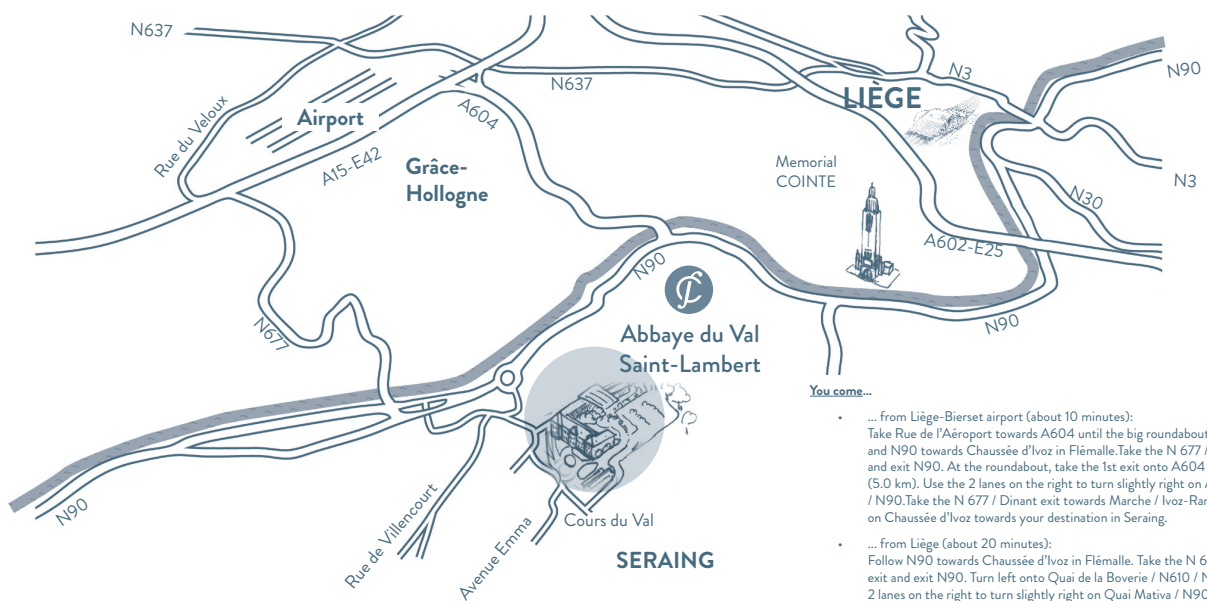

L'ABBAYE DU VAL SAINT-LAMBERT

EVENT
Châteaufort'

L'ABBAYE DU VAL SAINT-LAMBERT

A CISTERCIAN ABBEY TO CARRY OUT ALL YOUR WISHES

Nestled between three national borders - Belgium, the Netherlands and Germany - and built on site of the Val Lambert crystal factory, this Cistercian abbey has been transformed into the perfect venue for your bespoke events.

ABBAYE DU VAL SAINT-LAMBERT

Esplanade du Val
1000 Seraing

-
- **BY CAR**
15 minutes from Liège city centre
35 minutes from Namur
 - **TRAIN**
15 minutes from Liège's Guillemin train station
 - **PARKINGS**
350 car parks available on site
-

- You come...**
- ... from Liège-Bierset airport (about 10 minutes):
Take Rue de l'Aéroport towards A604 until the big roundabout. Follow A604 and N90 towards Chaussée d'Ivoz in Flémalle. Take the N 677 / Dinant exit and exit N90. At the roundabout, take the 1st exit onto A604 towards Seraing (5.0 km). Use the 2 lanes on the right to turn slightly right on Avenue Greiner / N90. Take the N 677 / Dinant exit towards Marche / Ivoz-Ramet. Continue on Chaussée d'Ivoz towards your destination in Seraing.
 - ... from Liège (about 20 minutes):
Follow N90 towards Chaussée d'Ivoz in Flémalle. Take the N 677 / Dinant exit and exit N90. Turn left onto Quai de la Boverie / N610 / N90. Use the 2 lanes on the right to turn slightly right on Quai Mativa / N90. Take the N 677 / Dinant exit towards Marche / Ivoz-Ramet. Continue on Chaussée d'Ivoz towards your destination in Seraing.