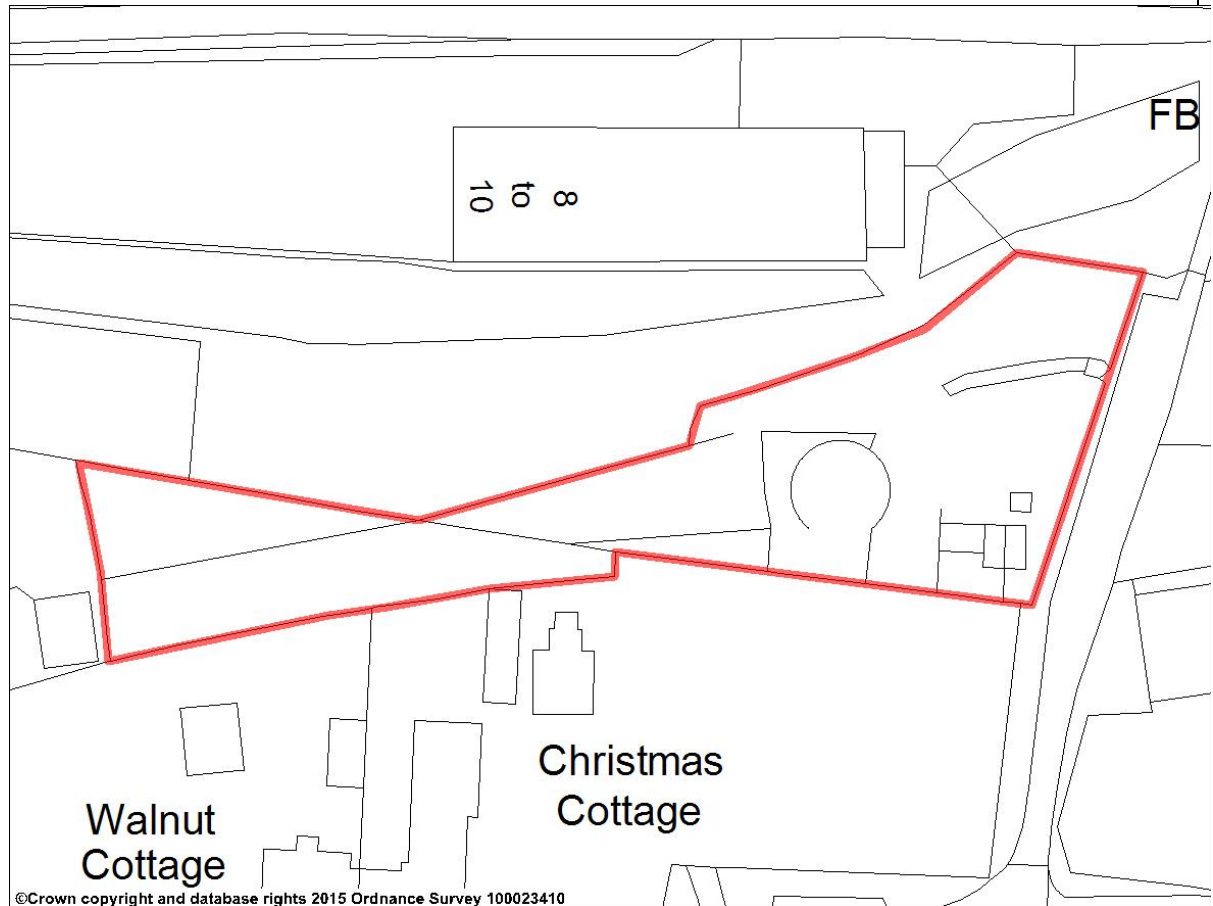

# Westerleigh Parish

Green Space Code	Name of Nominated Space	Ward
LGSD1119	Ram Hill Colliery	Westerleigh Ward

©Crown copyright and database rights 2015 Ordnance Survey 100023410

# Westerleigh Parish

Green Space Code	Name of Nominated Space	Ward
LGSD433	Woodlands Farm	Westerleigh Ward