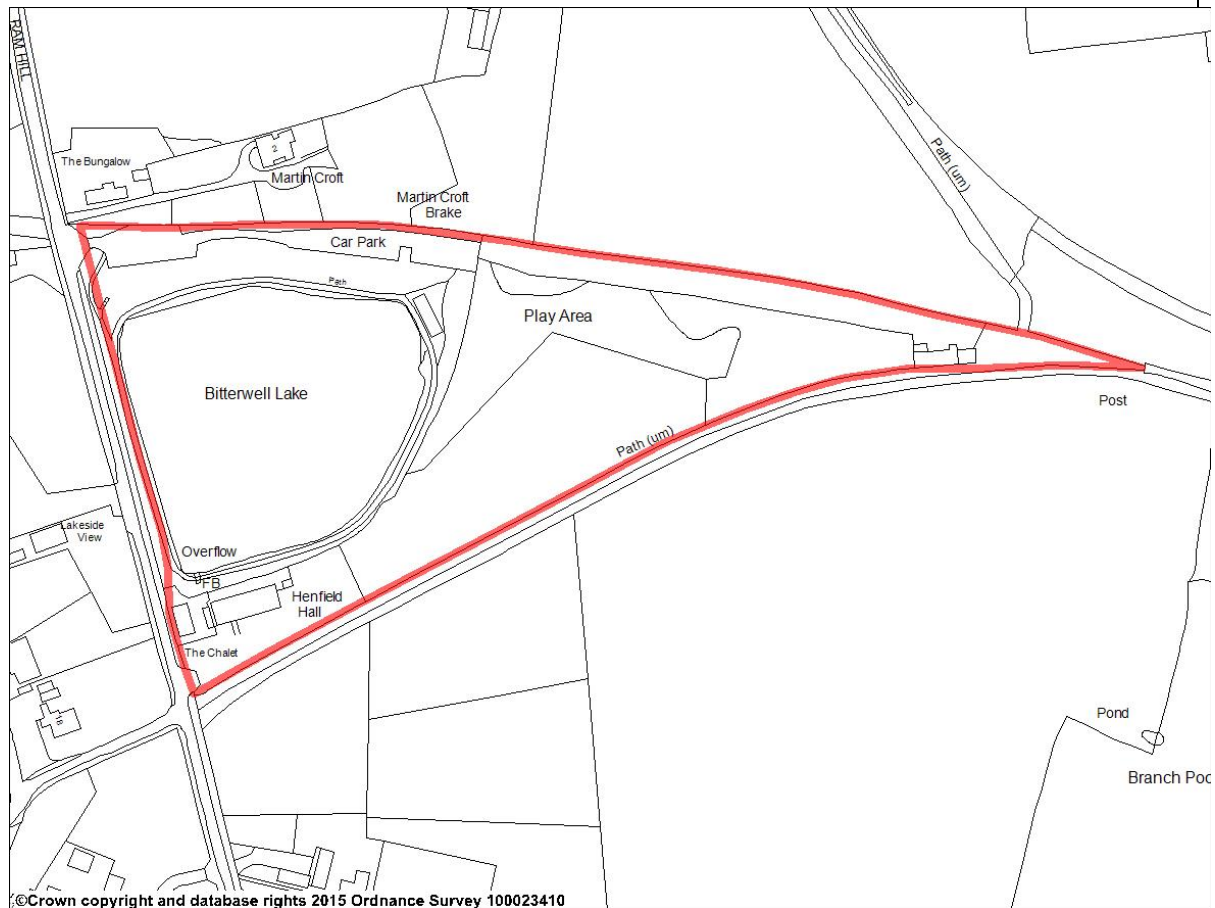

Westerleigh Parish

Green Space Code	Name of Nominated Space	Ward
LGSD436	Bitterwell Lake/Newman Field	Westerleigh Ward