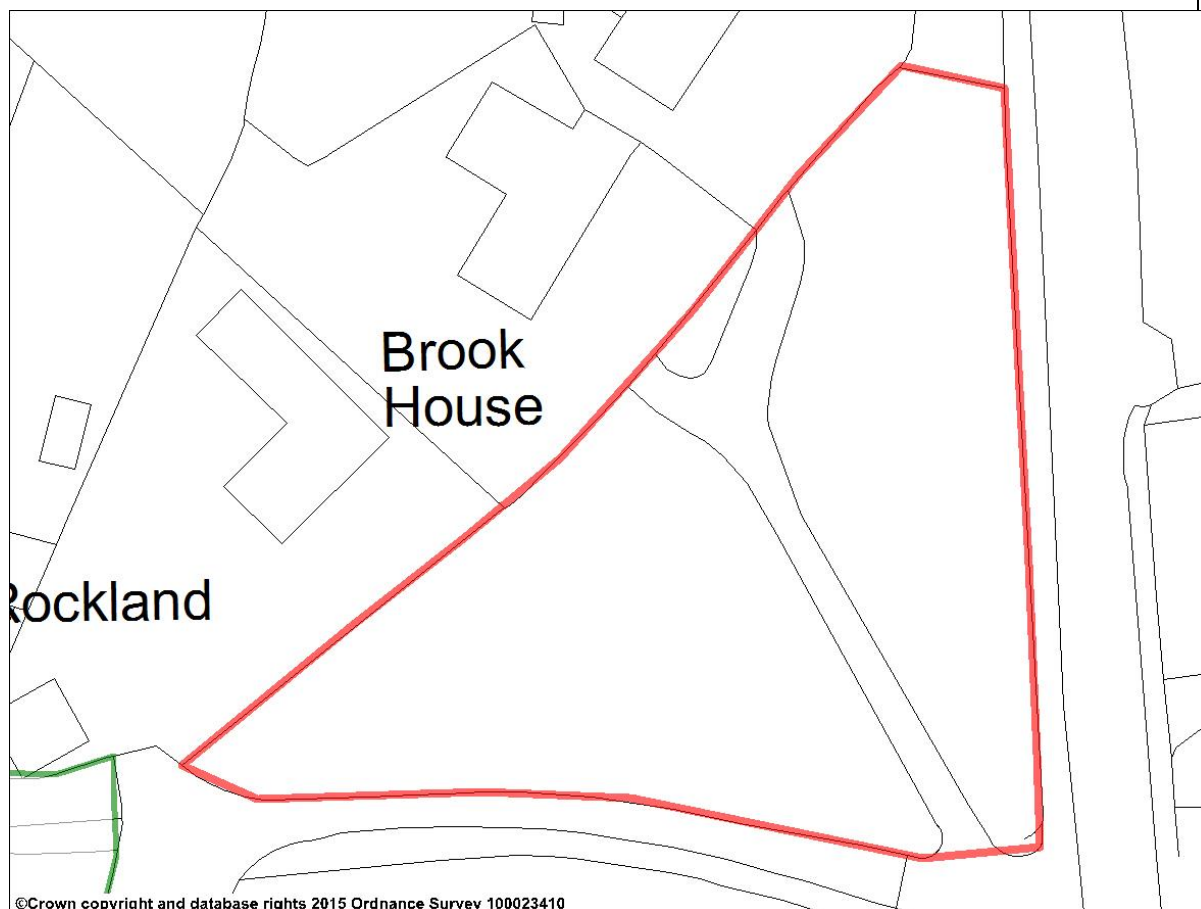

Westerleigh Parish

Green Space Code	Name of Nominated Space	Ward
LGSD445	Pansy Vale	Westerleigh Ward

©Crown copyright and database rights 2015 Ordnance Survey 100023410