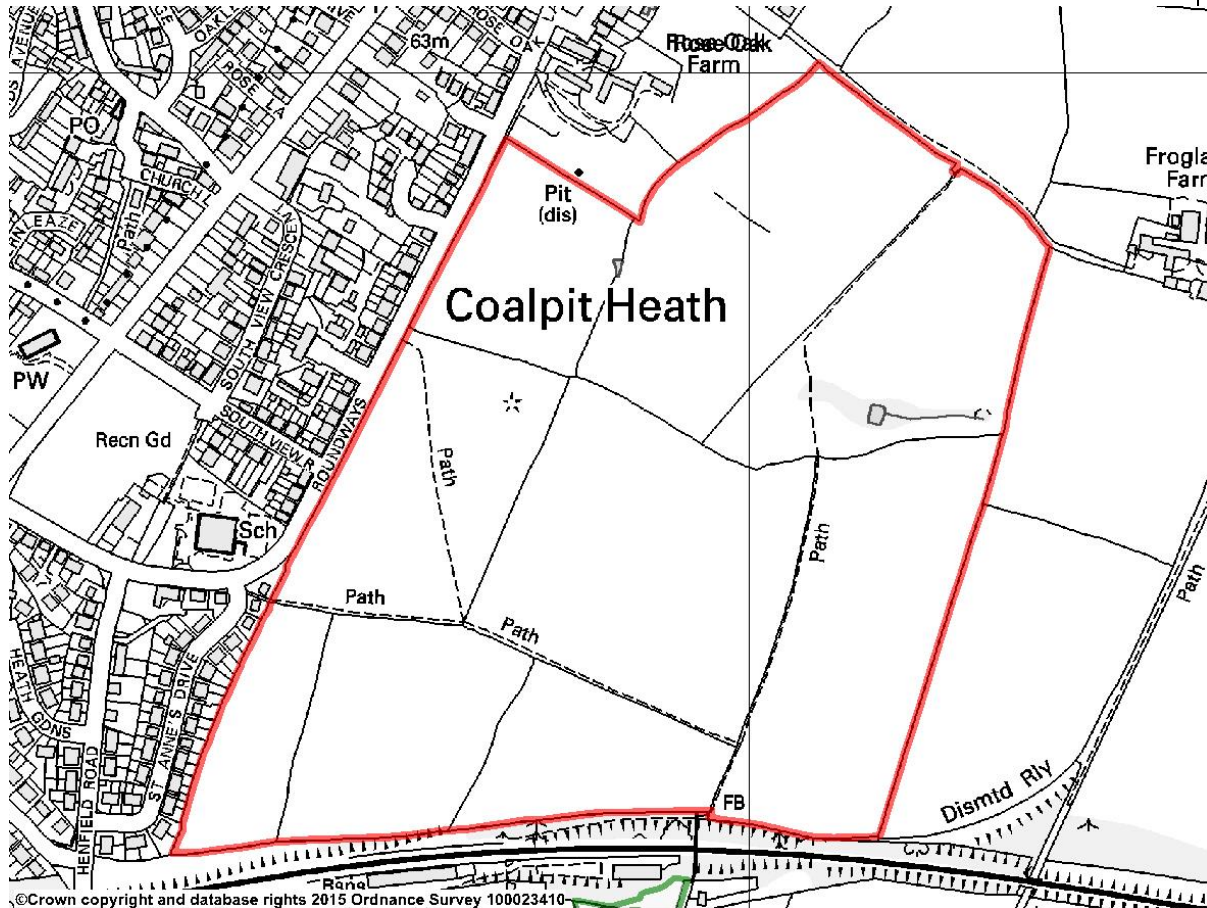

# Westerleigh Parish

Green Space Code	Name of Nominated Space	Ward
LGSD438	Fields to edge of settlement boundary between Roundways and the Railway (Coalpit Heath)	Westerleigh Ward