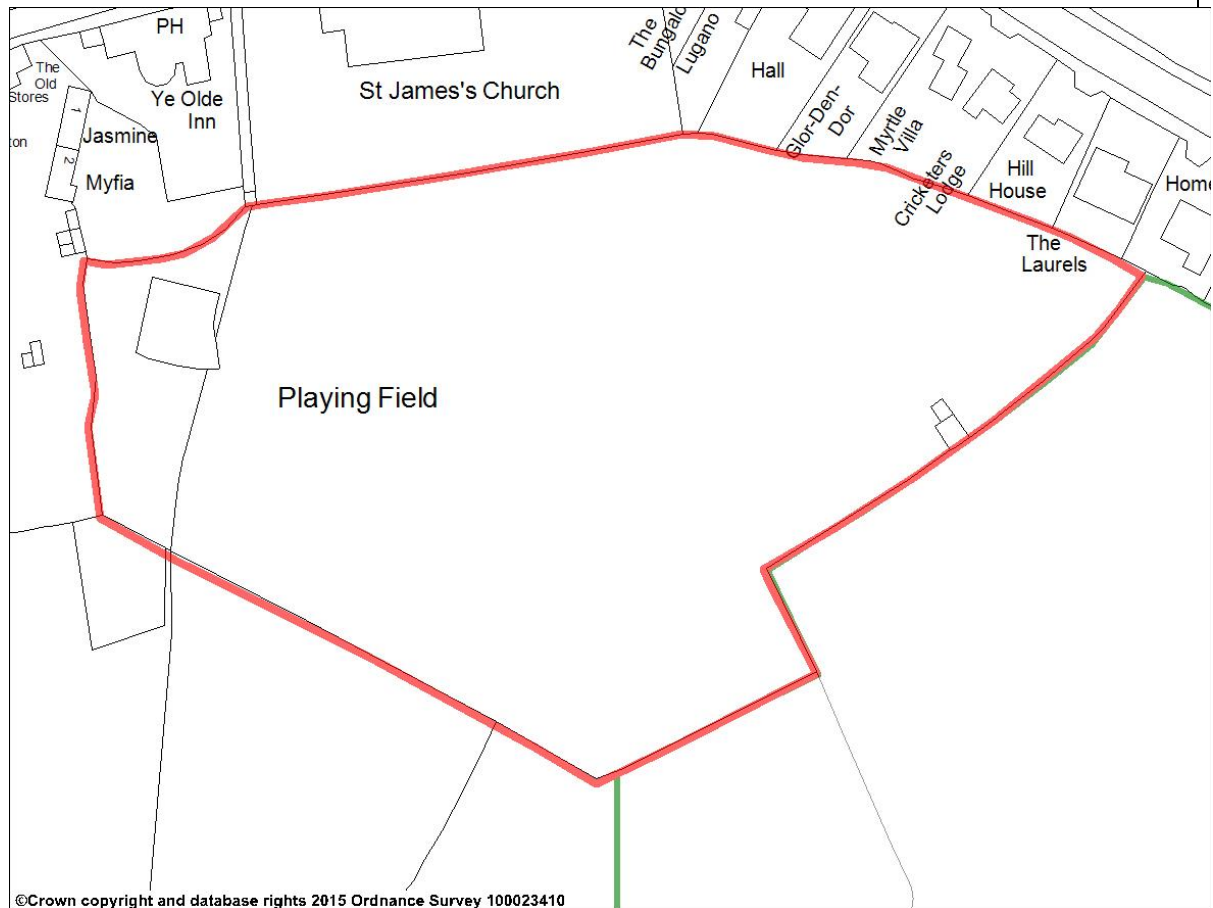

Westerleigh Parish

Green Space Code	Name of Nominated Space	Ward
LGSD442	Westerleigh playing field	Westerleigh Ward