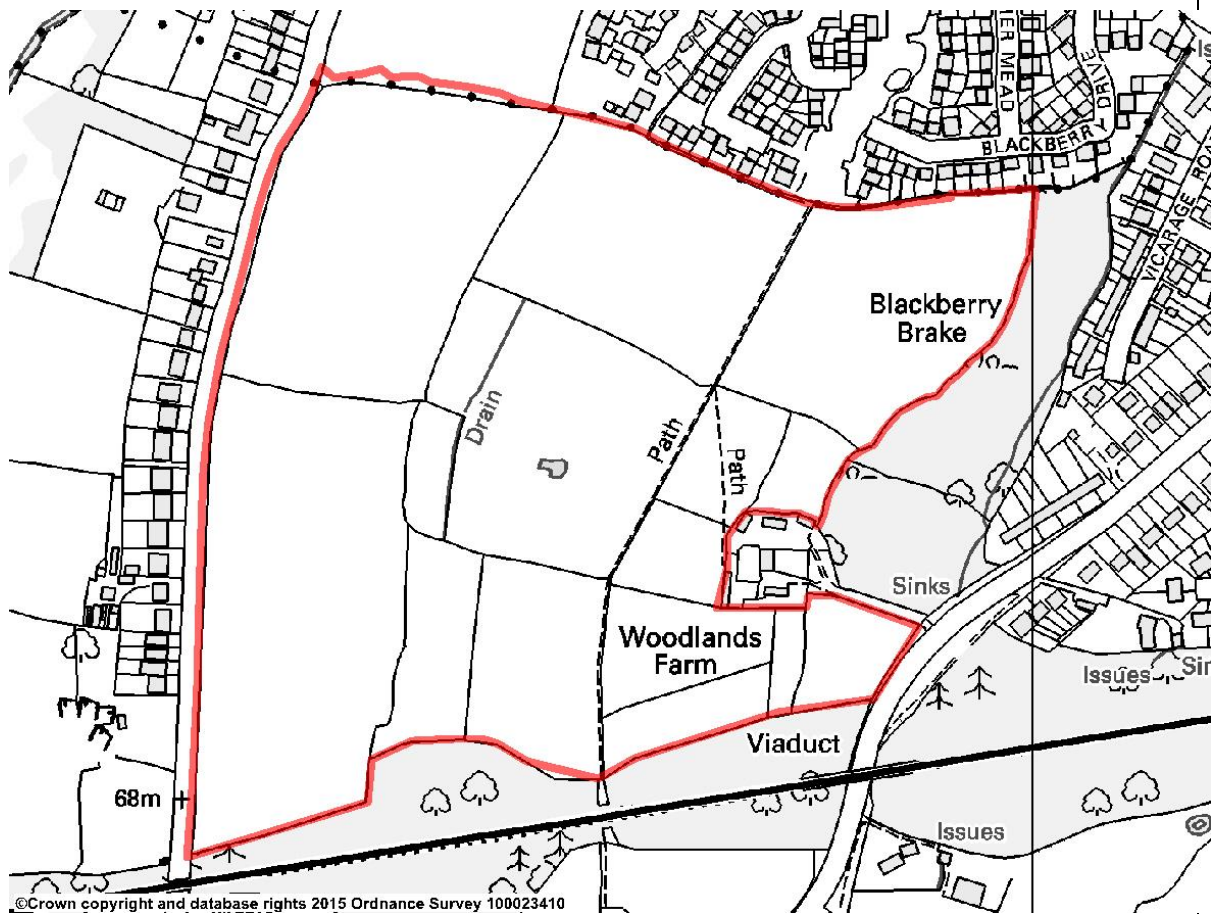

Westerleigh Parish

Green Space Code	Name of Nominated Space	Ward
LGSD433	Woodlands Farm	Westerleigh Ward