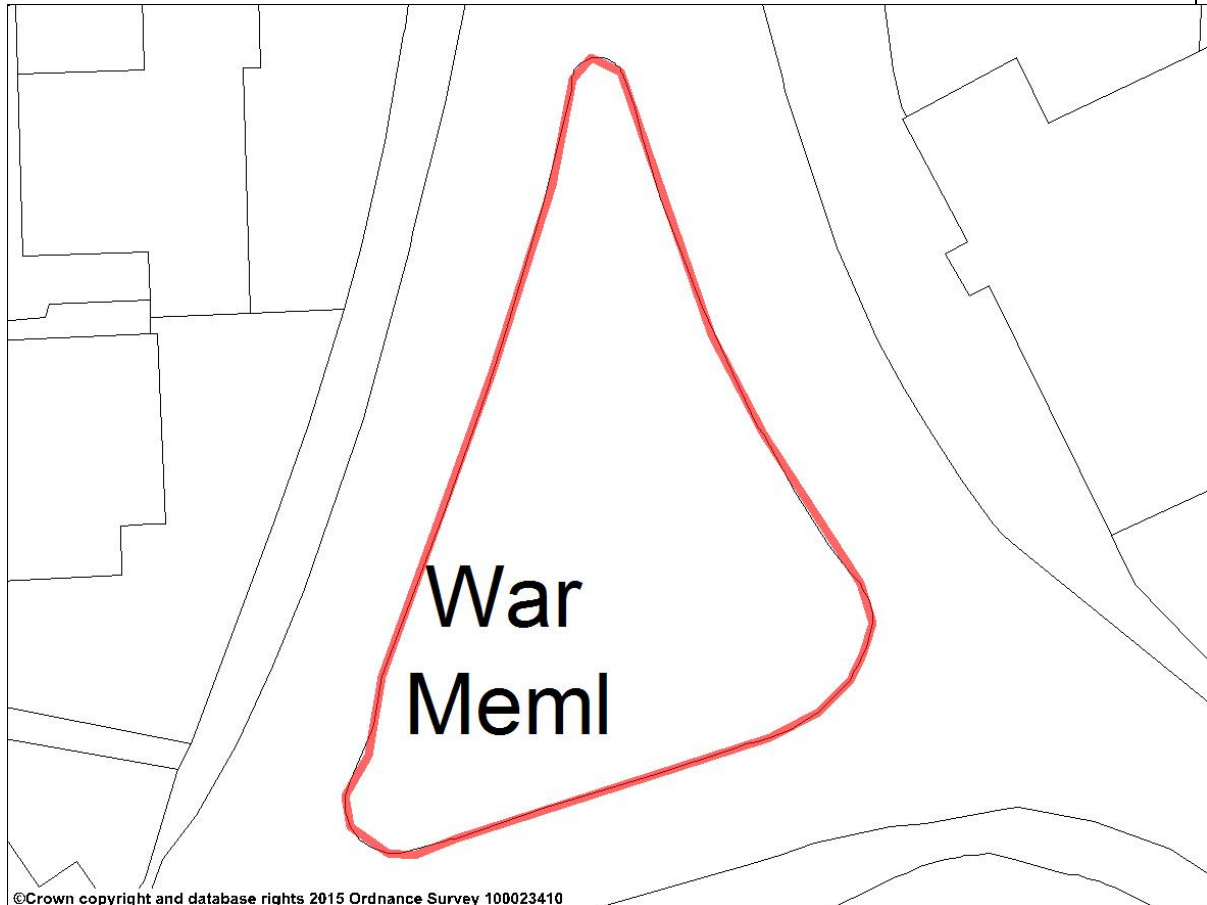

Westerleigh Parish

Green Space Code	Name of Nominated Space	Ward
LGSD441	War Memorial and village triangle in westerleigh	Westerleigh Ward