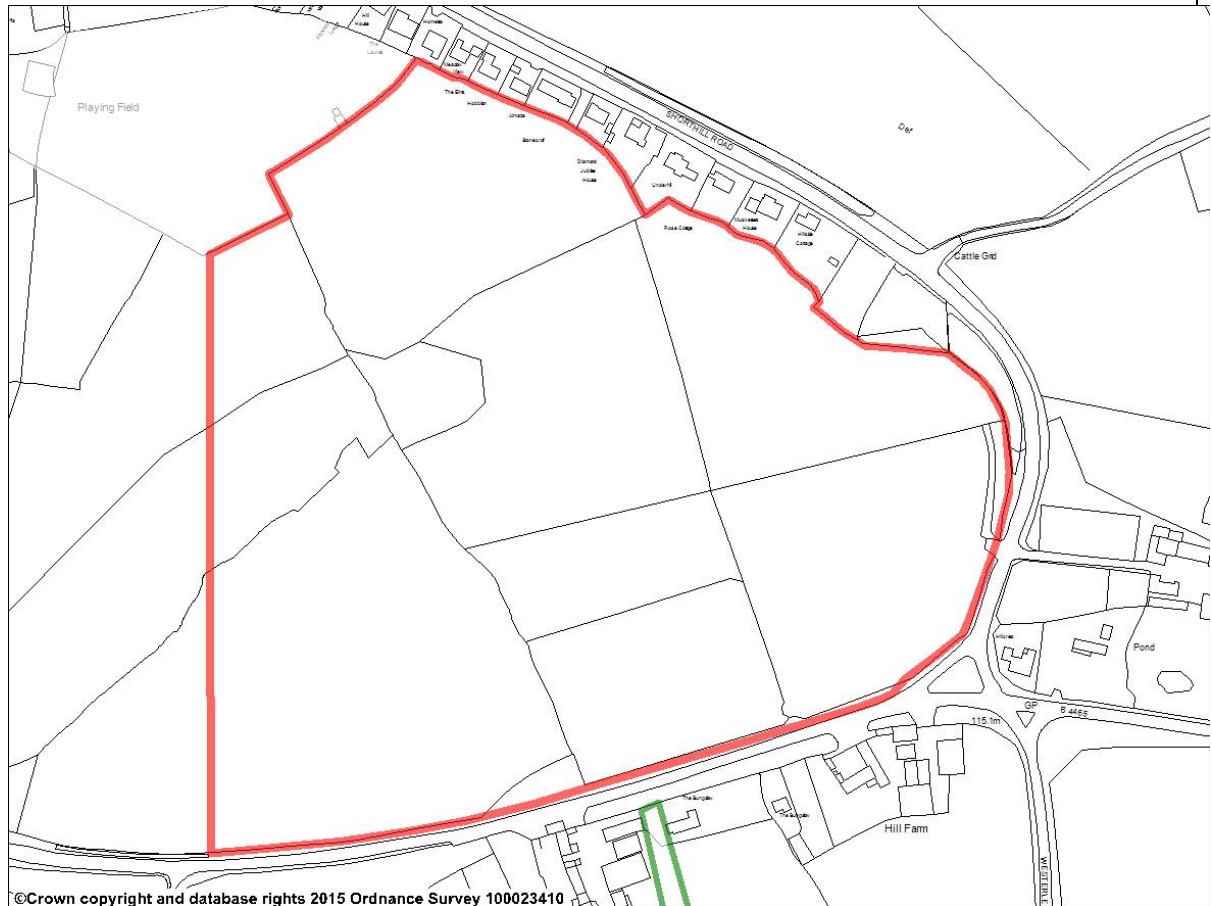

Westerleigh Parish

Green Space Code	Name of Nominated Space	Ward
LGSD434	Kingshill (Rear of Westerleigh)	Westerleigh Ward