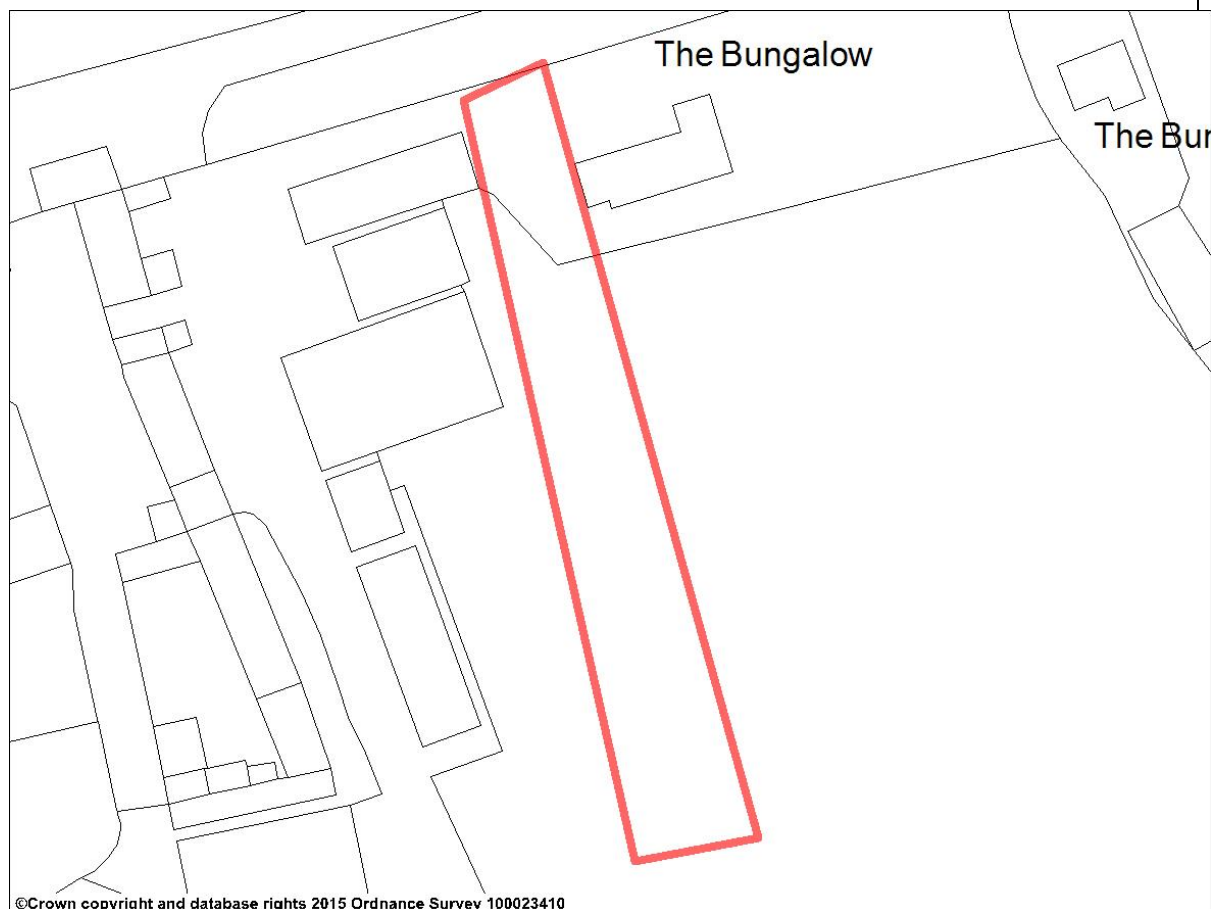

Westerleigh Parish

Green Space Code	Name of Nominated Space	Ward
LGSD435	Logger Steps	Westerleigh Ward