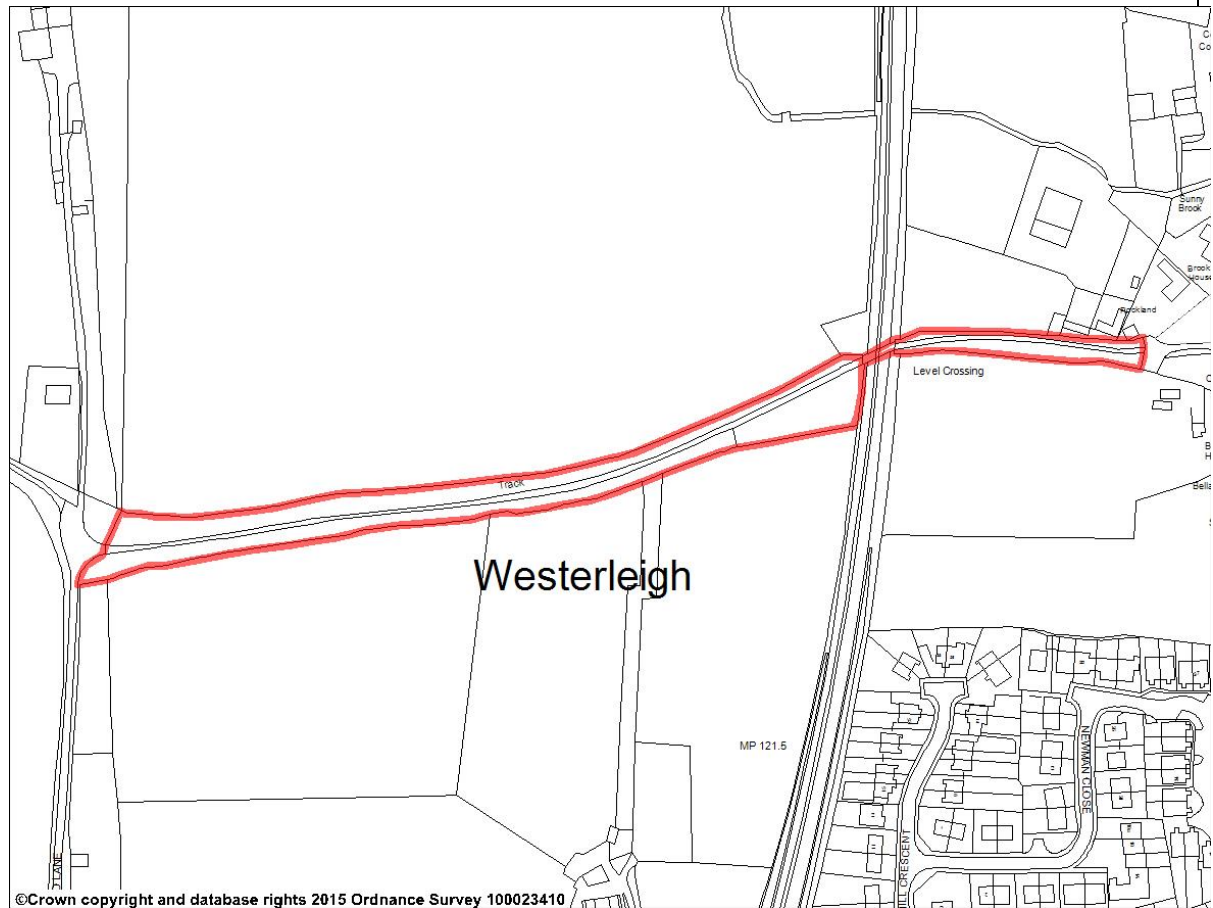

Westerleigh Parish

Green Space Code	Name of Nominated Space	Ward
LGSD568	Pansy Vale and the RUPP From Pansy Vale to Broad Lane	Westerleigh Ward