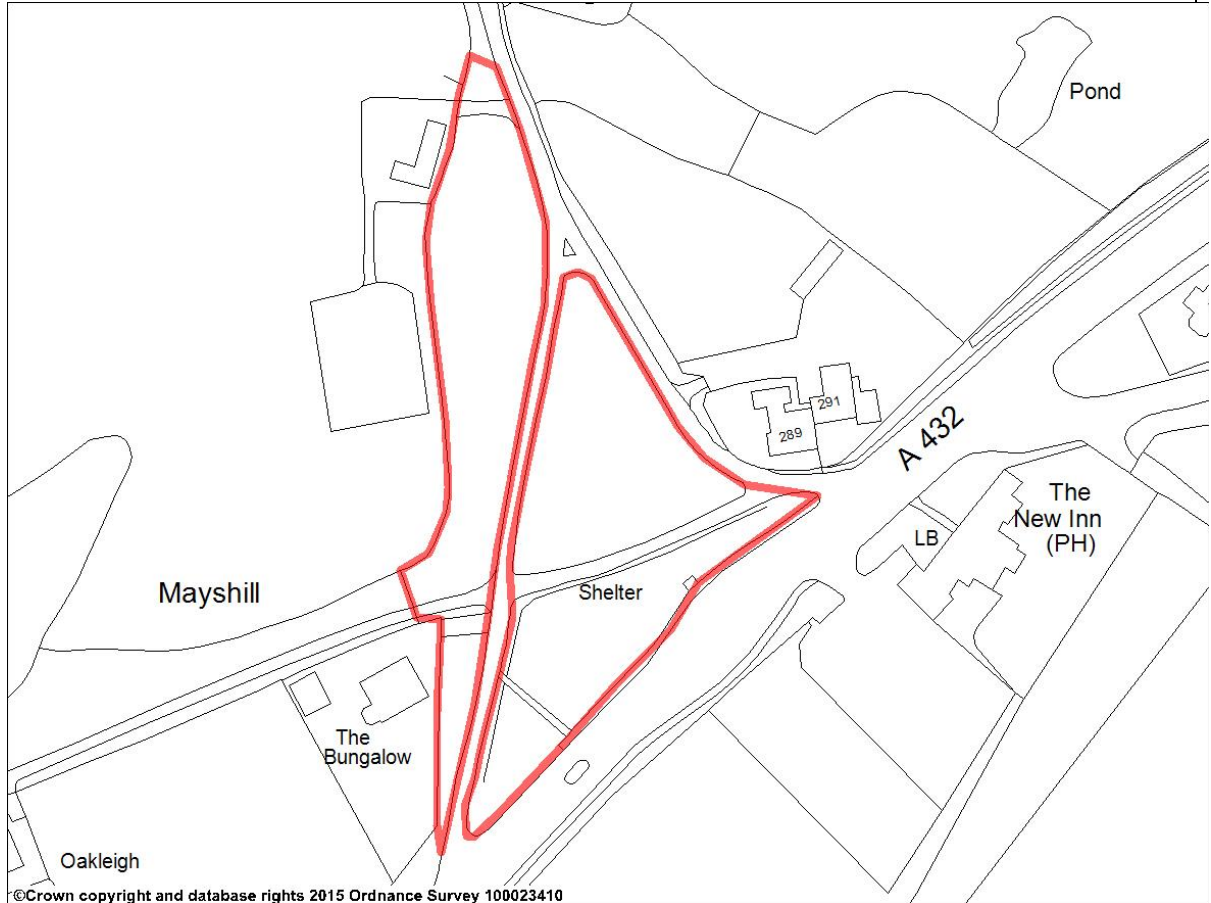

Westerleigh Parish

Green Space Code	Name of Nominated Space	Ward
LGSD440	Mayshill (parcel of land opp New Inn Badminton Road to access to Frampton End Road)	Westerleigh Ward