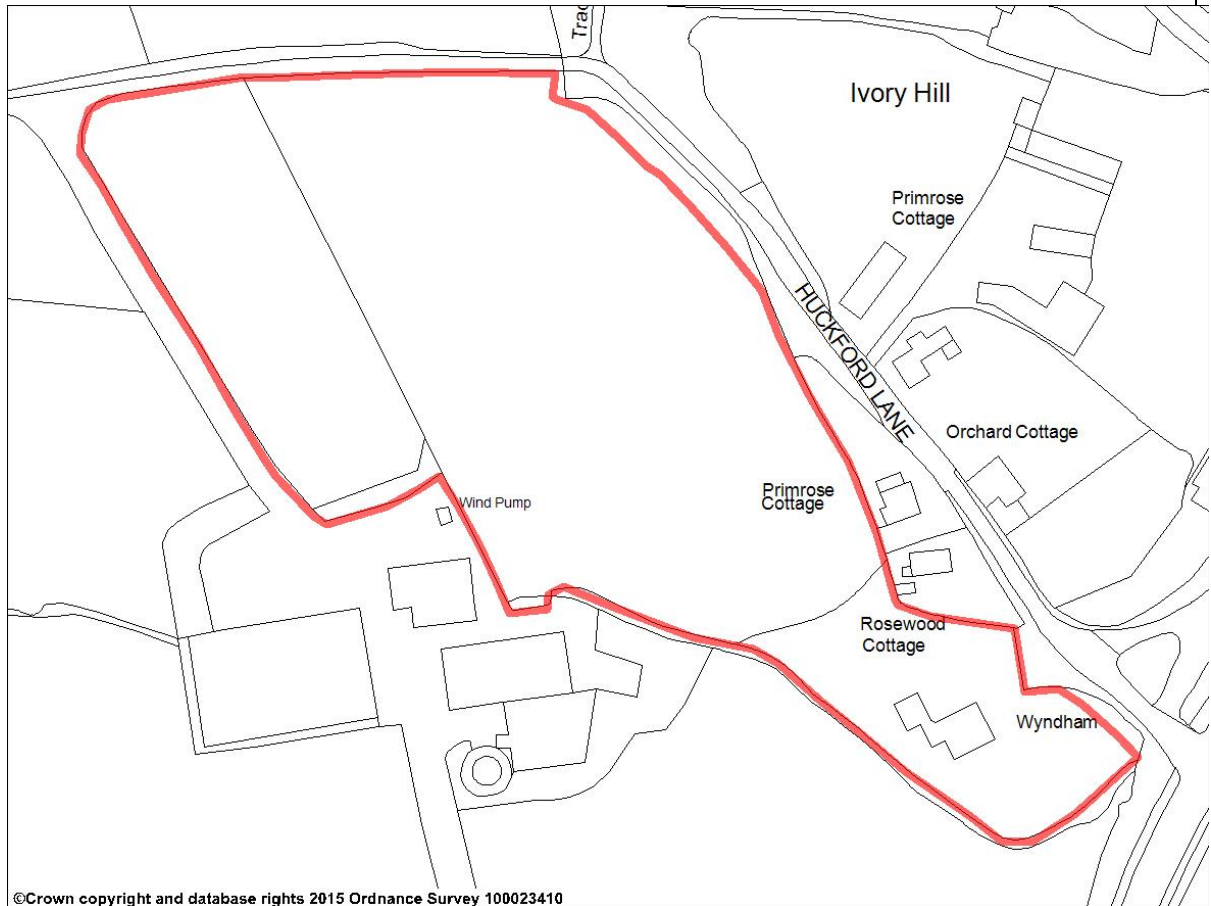

Westerleigh Parish

Green Space Code	Name of Nominated Space	Ward
LGSD443	Ivory Wood	Westerleigh Ward

©Crown copyright and database rights 2015 Ordnance Survey 100023410