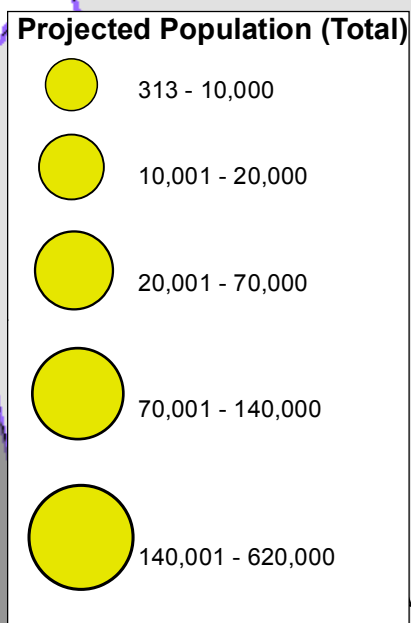

Commune	Projected Population (Total)
Antofagasta	378244
Chañaral	13725
Sierra Gorda	3095
Mejillones	11309

**Chile Floods  
Antofagasta  
Projected Population  
(as of 31 March 2015)**

Map shows estimated total population at commune level for the Antofagasta region. The population numbers at commune level are projected from data collected during the 2002 Census.

**Data sources**  
 Boundaries: Cartografía Rulamahue  
 Population Figures: National Statistics Institute of Chile  
 Settlements: OpenStreetMap  
 Roads: OpenStreetMap

- REGION
- COMMUNE
- City
- Town
- Village
- Major Road

0 25 50  
kilometres  
1: 1,750,000 (At A3)

**Created** 31 March 2015 / 11:00 UTC-05:00  
**Map Document** MA006\_T00P00C00\_Antofagasta\_pop  
**Projection / Datum** WGS 1984  
**Glide Number** FL-2015-000027-CHL