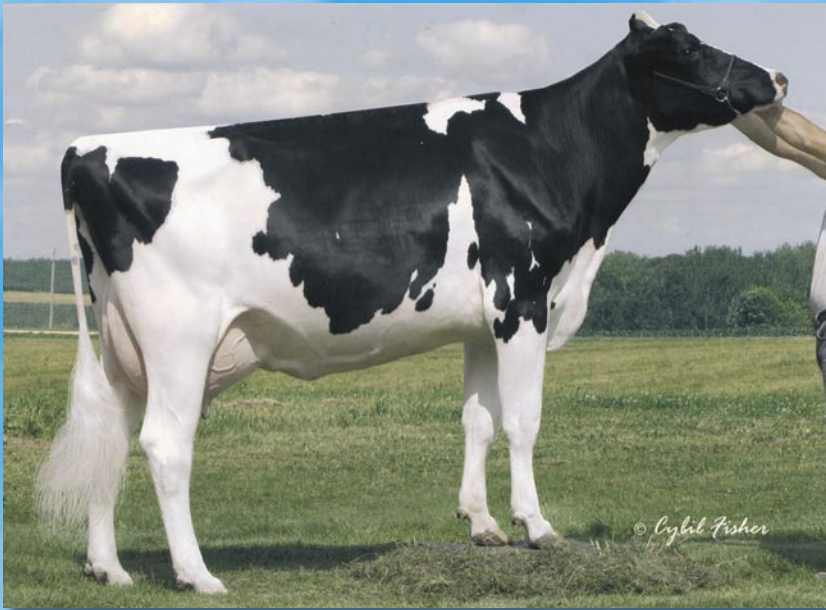

► Ufm-Dubs EROY VG 87

- Eroy - Familie
- Vererberfamilie mit vielen Söhnen an KB-Stationen weltweit
- Dieselbe Familie wie UFM-Dubs Sheray EX 90
- Eine der bedeutendsten Familien unserer Zeit
- Kaufpreis + Importkosten CHF 1.950.-