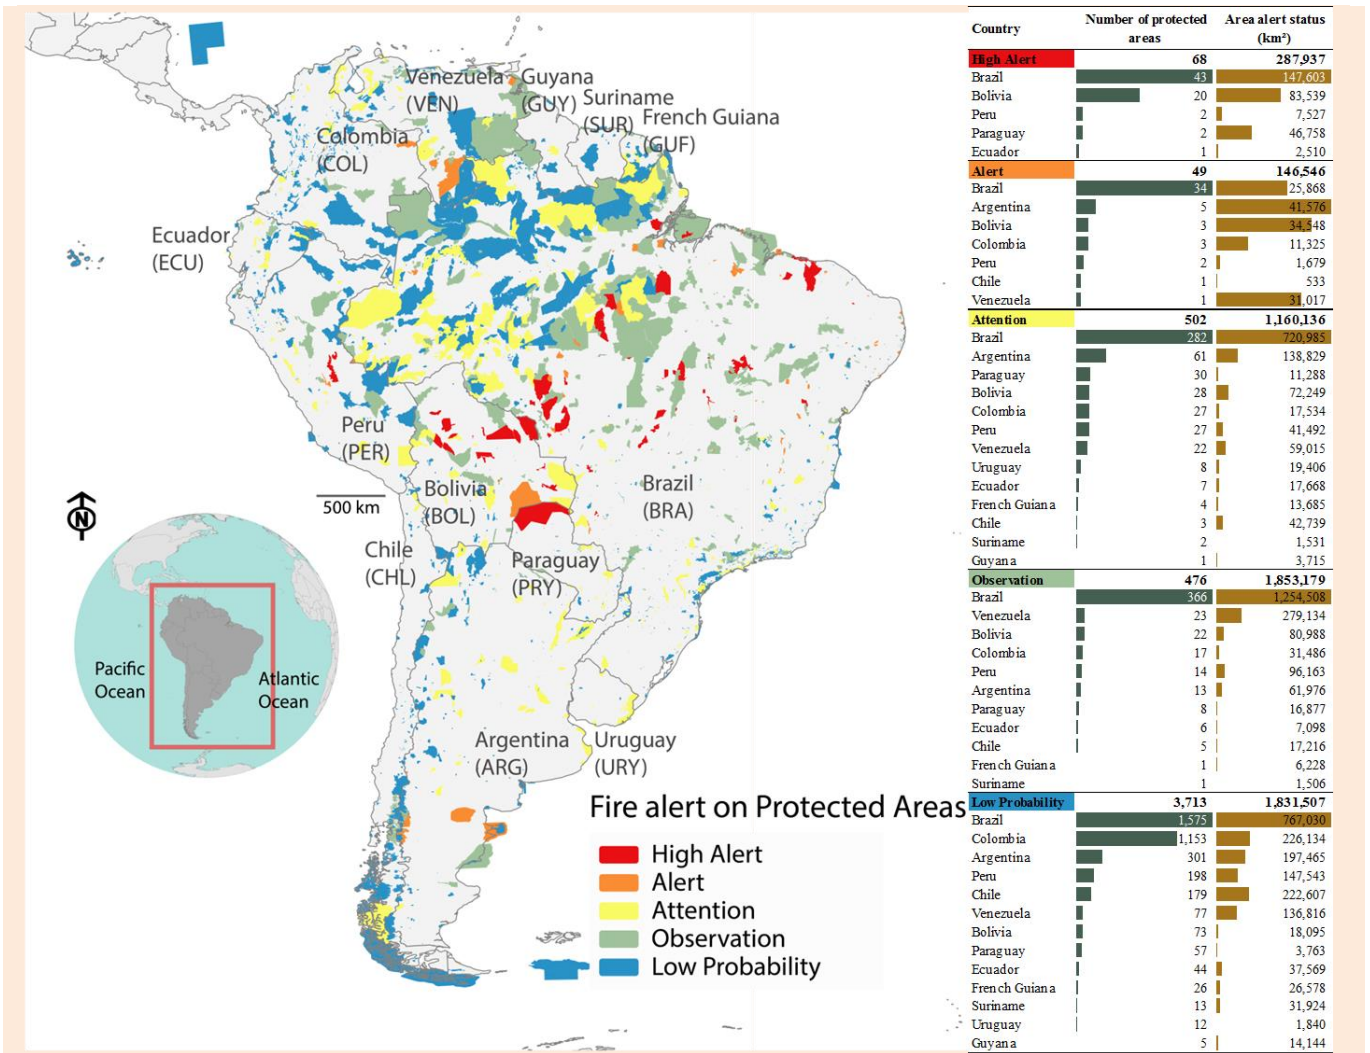

In South America, we identified 68 Protected Areas (P.A.) with High fire probability: 43 P.A. in Brazil, 20 in Bolivia, 2 in Peru, 2 in Paraguay and 1 in Ecuador; and 49 P.A. within the Alert level: 34 in Brazil, 5 in Argentina, 3 in Bolivia, 3 in Colombia, 2 in Peru, 1 in Venezuela and Chile (Figure 1, Table 1). The complete list of the identified protected areas in each category is presented in Annex 1 and 2. All these areas presented an increase in August-October total fire occurrence from 2017 to 2019, and have high forecast probabilities of experiencing above-median temperatures and below-median rainfall, depicting the socio-environmental-climatological conditions favourable to wildfires. In total, there are more than 287,000 km<sup>2</sup> and 146,000km<sup>2</sup> under High Alert and Alert of fire threat in the next three months.

**Table 1. Summary of Protected areas per August-October fire probability category in South America.**

<b>Status</b>	<b>Number of protected areas</b>	<b>Area alert status (km<sup>2</sup>)</b>
High Alert	68	287,937
Alert	49	146,546
Attention	502	1,160,136
Observation	476	1,853,179
Low Probability	3,713	1,831,507
<b>Total</b>	<b>4,808</b>	<b>5,279,305</b>

Figure 1. Spatial distribution of the Protected Areas and the summary in each probability category, for each country.

\*\*\*