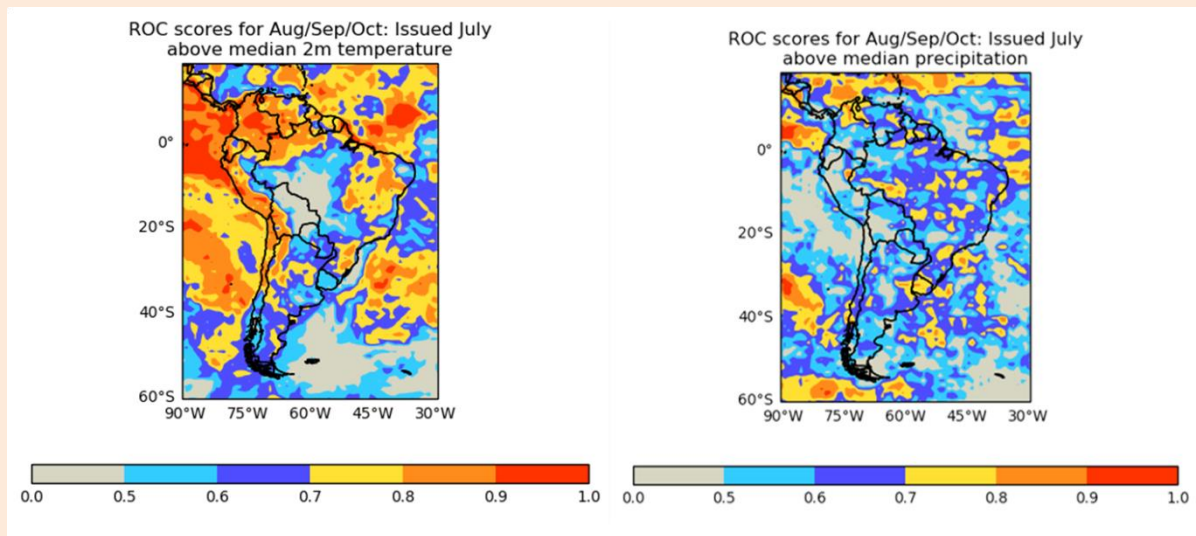

Figure 3: ROC forecast skill scores for above median temperature (left) and rainfall (right). A ROC score of greater than 0.5 means the forecast has skill.

The probability forecast maps presented in this report show the probability of the three-month average temperature/rainfall being above the climatological median (1993-2016) using the Met Office GloSea5⁷ seasonal forecast system. The probability of the three-month mean being below average is the opposite, i.e. a 20% probability of above average temperature corresponds to an 80% probability of below average temperature. The orange colours indicate a high probability for above average temperature and below average rainfall; blue colours indicate below average temperature and above average rainfall. White colours are where probabilities are evenly balanced (between 40% and 60%). Where comparisons with other seasonal forecast models are referred to, these are based on 5 other systems available from the Copernicus Climate Change Service⁹.

***