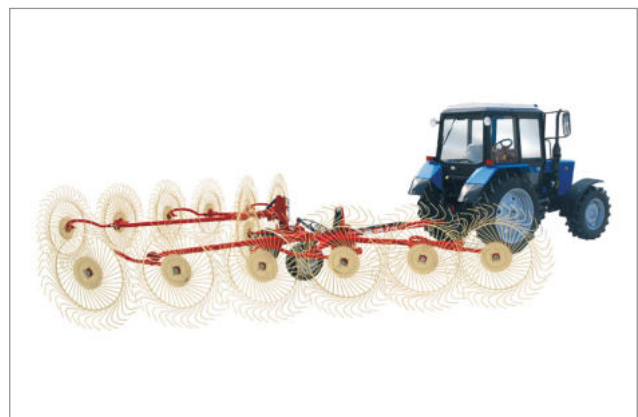

Agrosiblizing JSC is one of the leading suppliers of harvesters in the market.

NASH harvesters have established themselves as a reliable and high-quality equipment that is used in Russia, Kazakhstan, Ukraine, Bulgaria, and Moldova.

Types of manufactured equipment:

- Sunflower harvester
- Corn harvester

Agrocenter LLC

Director:

Tverdokhleby Sergey Ivanovich

Address: 656067, Altai Krai, Barnaul, Popova Str., 200

Phone: +7 (3852) 45 86 88, 45 90 03, 28 21 00

Fax: +7 3852 45 90 03

E-mail: sales@feat-agro.ru
www.feat-agro.ru

The Agrocenter Company has been developing its production part of the business for 14 years. During this time, a powerful production facility with its own patented designs and know-hows has been made. The company produces over 100 models of agricultural equipment for various purposes under the FeatAgro brand.

Modern methods of hardening the working tools (racks, legs, chisels, knives, discs, plowshares) used by LLC Agrocenter in the production process significantly increase their service life, performance, reduce traction resistance and fuel consumption per hectare. Working edges are processed with VK8 hard alloy (used in the mining industry) and high frequency currents that increases their resistance to abrasion and damage.

Types of manufactured equipment:

- Swath making tedder rake
- Tractor shovels