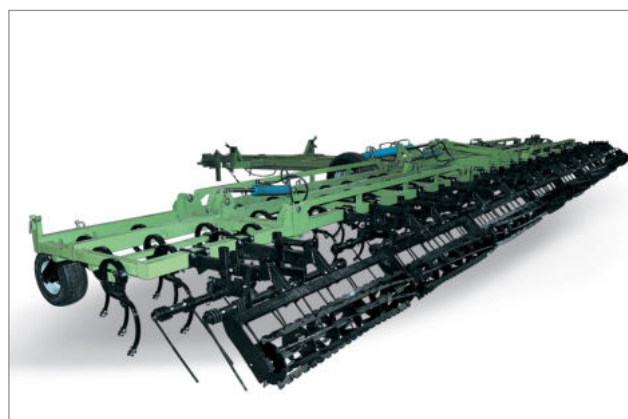

**Types of manufactured equipment:**

- Rugged universal mounted plough
- Trailed seedbed cultivator

NEW TONE