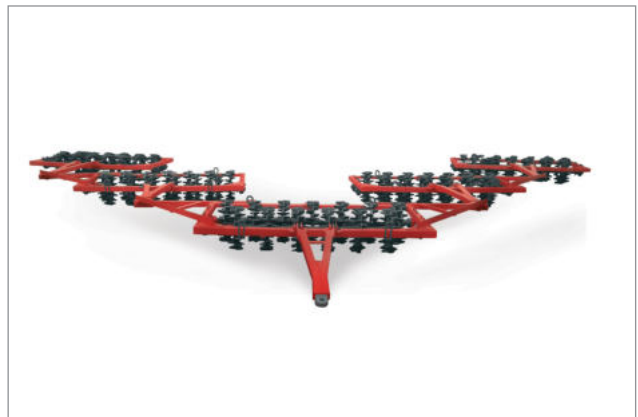

Plant: 353180, Krasnodar Krai, Korenovsk Rayon, Korenovsk, Purykhina Str., 1a

Phone: +7 (861) 279 65 95, 279 65 93 (86142) 4 76 32

Fax: +7 (861) 279 65 95, 279 65 93 (86142) 4 76 32

E-mail: mail@bdm-agro.ru

www.bdm-agro.ru

BDM-Agro LLC is the first agricultural machine-building enterprise in Russia to design and manufacture the Diskators®, as well as caterpillar for combines and tractors.

Over 18 years of operation, it has launched the production of more than 50 models of Diskator tillage tools, cultivators, plows, and cutters.

Types of manufactured equipment:

- 2-row and 4-row disk harrows, 2-row elastoplastic rubber disk harrows, working width 2 to 9 m
- Cultivator for complete cultivation (seedbed, complete cultivation, stubble reinforced cultivator), working width 4 to 8 m
- Deep tillers, working width 2 to 7 m

Bezeckselmash Plant LLC

General Director:

Zhuravlev Anatoly Vasilyevich

Address: 170100,

Tver, Moscovskaya Str., 72

Phone: +7 (4822) 7703 95

Fax: +7 (4822) 770395

E-mail: 291161@mail.ru

www.bezeckselmash.ru

The Bezeckselmash plant is a manufacturer of reliable and efficient agricultural equipment for tillage and forage. The equipment features high strength and performance, which allows it to be a worthy competitor to domestic and foreign companies in the modern market.

Types of manufactured equipment:

- Semi-trailed disk ripper
- Star-wheeled roller
- Crosskill roller