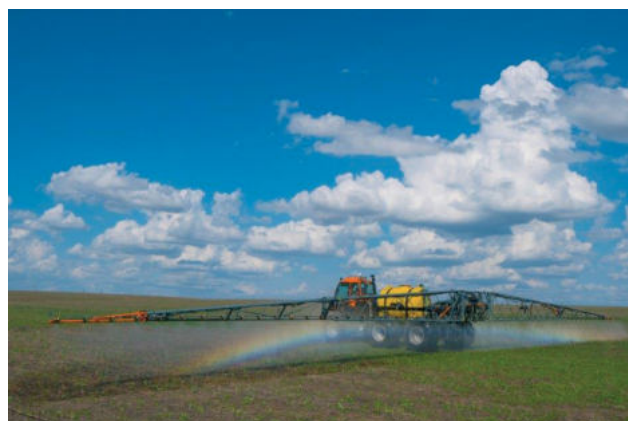

Belagrospetsmash NPF LLC

General Director:

Brindyuk Olga Yuryevna

Address: 309993, Belgorod Oblast, Valuiki, Surzhikova Str., 30

Phone: +7 (47236) 34366, 34639, 37976

Fax: +7 (47236) 34639

E-mail: basm31@mail.ru

www.arsagro.ru

1. Production of agricultural equipment;
2. Rendering of agricultural services;
3. Maintenance and repair of agricultural equipment;
4. Sale of spare parts and components for agricultural equipment.

Types of manufactured equipment:

- Self-propelled light sprayer
- Light boom sprayer
- Centrifugal disk fertilizer spreader

Pegas-Agro LLC

General Director:

Linnik Svetlana Anatolyevna

Address: 443528, Samara Oblast, Volzhskiy Rayon, Stroykeramika, Cattle farm

Phone: +7 (846) 977 77 37

Fax: +7 (846) 977 77 37

E-mail: info@pegas-agro.ru

www.pegas-agro.ru

Pegas-Agro is a company specializing in the design and production of TUMAN self-propelled sprayers-spreaders. TUMAN is a modern multi-module, high-performance machine. Machines machine perform application of all forms of mineral fertilizers and plant protection products in an efficient way and the shortest agrotechnical terms.

Types of manufactured equipment:

- Batched self-propelled sprayer
- Batched self-propelled spreader