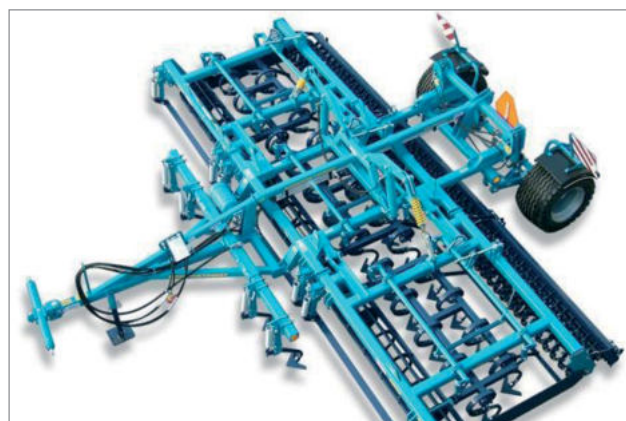

### Types of manufactured equipment:

- Combined disk cultivator
- Heavy modular cultivator
- Seedbed cultivator
- Deep tiller
- Chisel cultivator
- Knife roller
- Hitches for tillage equipment

www.kanmash-agro.ru

Kanmash AGRO company is engaged in the production of: disc  
harrow, disk headers, chisel ploughs, soil compactors and  
cultivators (combined, seedbed, stubble cultivators for broadcast  
and surface tillage).

### Types of manufactured equipment:

- Chisel ploughs
- Disc harrows
- Seedbed cultivator
- Seedbed compactor-cultivators
- Semi-trailed cultivators for broadcast tillage
- Combined semi-trailed cultivators
- Stubble cultivators
- Disk cultivators
- Rotary hoes
- Soil compactors