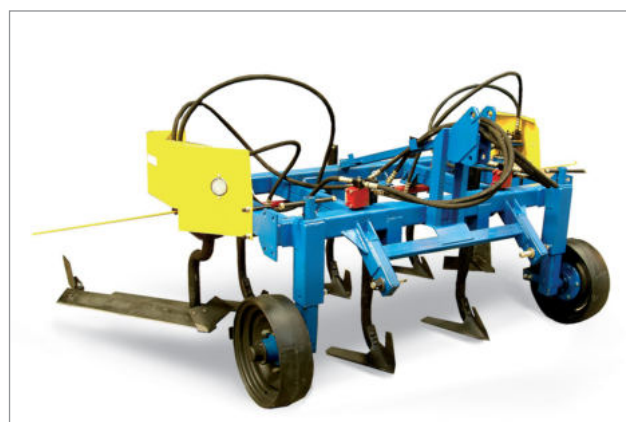

www.zavodritm.ru

Belgorod RITM Plant OJSC manufactures the following products:

- sowing equipment for row and grain crops
- beetroot-harvesting equipment
- poultry farming equipment
- livestock farming equipment
- The plant also offers steelworks and metalworks manufacturing services.

### Types of manufactured equipment:

- Vine hoe